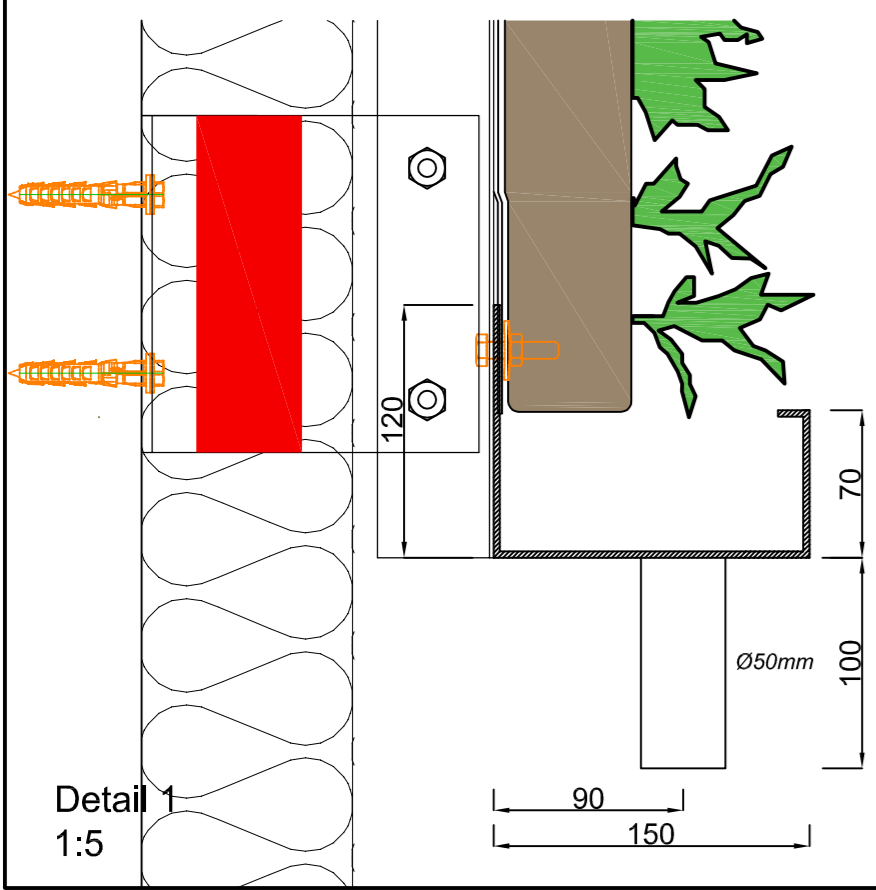

Front view

Section B-B

Section A-A

Cradle to Cradle certified

Max. saturated weight

Web-based irrigation system

Warranty Flexipanel

- water pipe 3/4" female OD Ø20-40mm Pex/Al/Pex
- sensor cable moisture sensor type CY 2 x 0.5-1.0mm²
- sensor cable temperature sensor type CY 2 x 0.5-1.0mm²

Detail 1: 1:5

Detail 2: 1:5

Detail 3: 1:5

Detail 4: 1:5

Detail A: 1:5

Description
SemperGreenwall Outdoor

Scale
1:20 / 1:5

Size
A3

Date
15/05/2023

Drawing no.
SGWO-101

Front view

Section B-B

Detail 1
1:5

Detail 2
1:5

Detail 3
1:5

Section A-A

Detail A
1:5

Description
SemperGreenwall
Outdoor window/door details

Scale
1:20 / 1:5

Size
A3

Date
15/05/2023

Drawing no.
SGWO-SI2

View A

View B