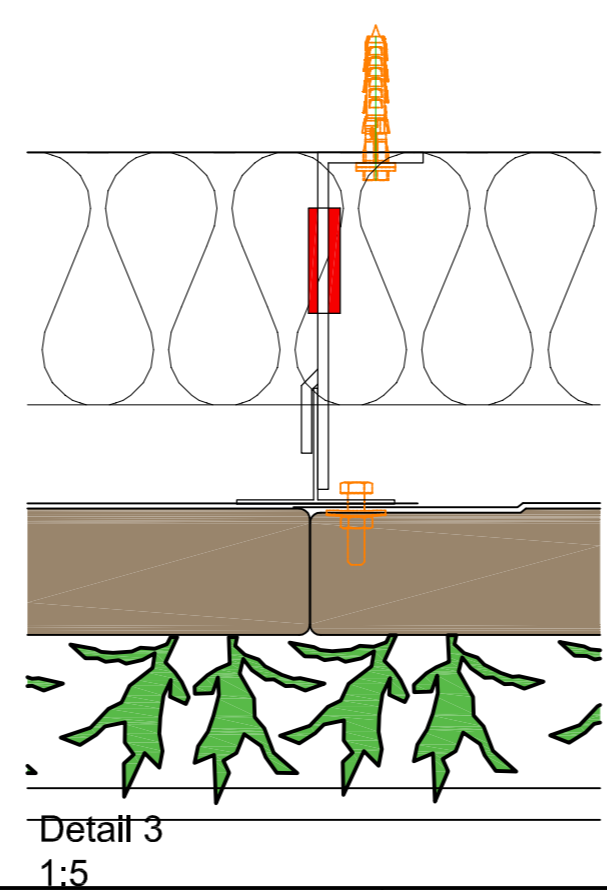

Front view

Section B-B

Section A-A

Cradle to Cradle certified

Max. saturated weight

Web-based irrigation system

Warranty Flexipanel

- water pipe 3/4" female OD Ø20-40mm Pex/Al/Pex
- sensor cable moisture sensor type CY 2 x 0.5-1.0mm²
- sensor cable temperature sensor type CY 2 x 0.5-1.0mm²

Detail 1: 1:5

Detail 2: 1:5

Detail 3: 1:5

Detail 4: 1:5

Detail A: 1:5

Description
SemperGreenwall Outdoor

Scale
1:20 / 1:5

Size
A3

Cradle to Cradle certified

Max. saturated weight

Web-based irrigation system

Warranty Flexipanel

- water pipe 3/4" female OD Ø20-40mm Pex/Al/Pex
- sensor cable moisture sensor type CY 2 x 0.5-1.0mm²
- sensor cable temperature sensor type CY 2 x 0.5-1.0mm²

- water pipe 3/4" female OD Ø20-40mm Pex/Al/Pex
- sensor cable moisture sensor type CY 2 x 0.5-1.0mm²
- sensor cable temperature sensor type CY 2 x 0.5-1.0mm²

- Cradle to Cradle certified
- Max. saturated weight
- 45 kg/m²
- Web-based irrigation system
- Plant Care System
- Warranty Flexipanel
- 10 years