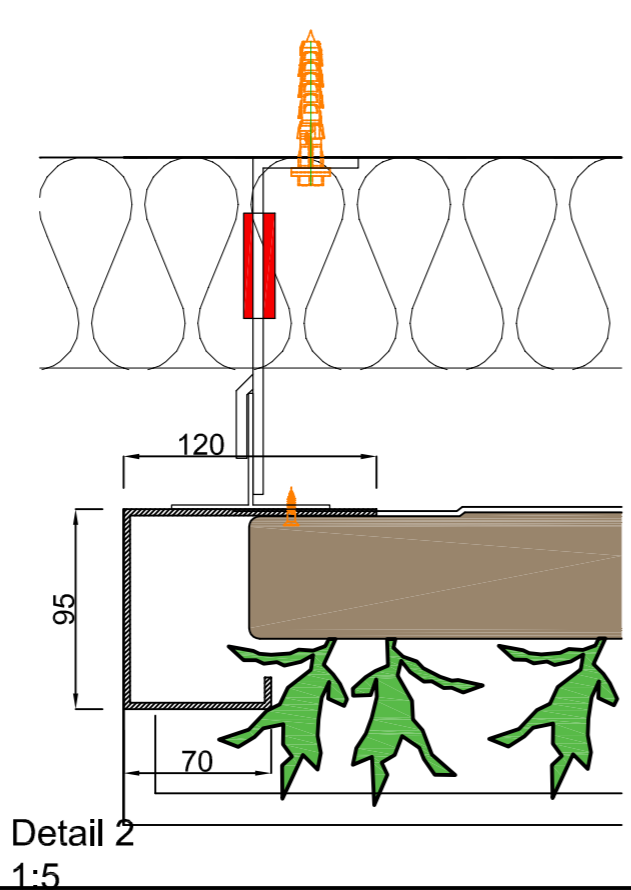

Front view

Section B-B

Section A-A

Cradle to Cradle certified

Max. saturated weight

Web-based irrigation system

Warranty Flexipanel

- water pipe 3/4" female OD Ø20-40mm Pex/Al/Pex
- sensor cable moisture sensor type CY 2 x 0.5-1.0mm²
- sensor cable temperature sensor type CY 2 x 0.5-1.0mm²

Detail 1: 1:5

Detail 2: 1:5

Detail 3: 1:5

Detail 4: 1:5

Detail A: 1:5

Description
SemperGreenwall Outdoor

Scale
1:20 / 1:5

Size
A3

Cradle to Cradle certified

Max. saturated weight

Web-based irrigation system

Warranty Flexipanel

- water pipe 3/4" female OD Ø20-40mm Pex/Al/Pex
- sensor cable moisture sensor type CY 2 x 0.5-1.0mm²
- sensor cable temperature sensor type CY 2 x 0.5-1.0mm²

- water pipe 3/4" female OD Ø20-40mm Pex/Al/Pex
- sensor cable moisture sensor type CY 2 x 0.5-1.0mm²
- sensor cable temperature sensor type CY 2 x 0.5-1.0mm²

- Cradle to Cradle certified
- Max. saturated weight
- 45 kg/m²
- Web-based irrigation system
- Plant Care System
- Warranty Flexipanel
- 10 years