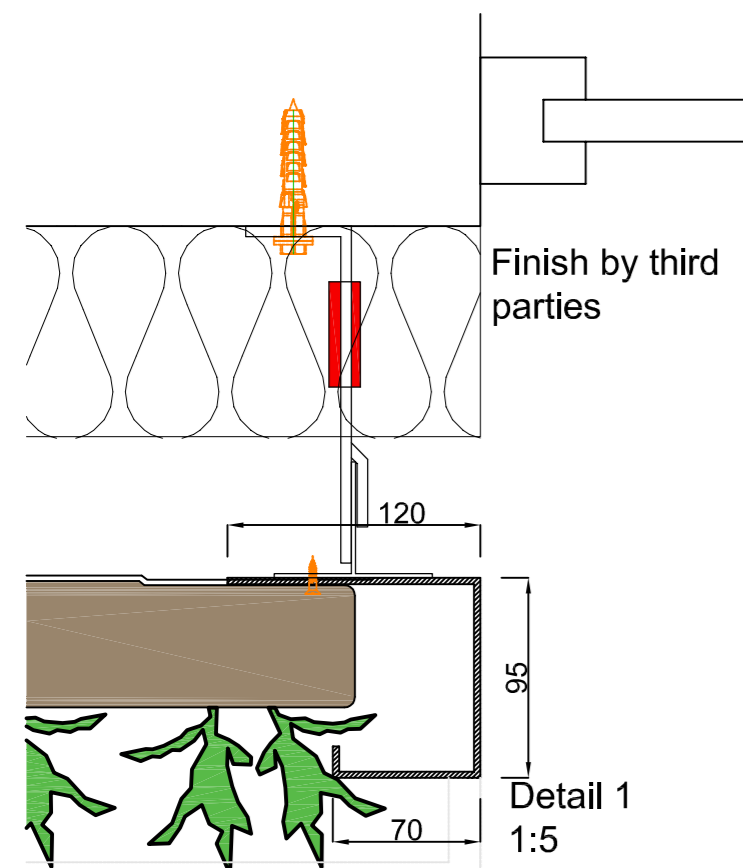

Front view

Section B-B

Section A-A

Cradle to Cradle certified

Max. saturated weight

Web-based irrigation system

Warranty Flexipanel

- water pipe 3/4" female OD Ø20-40mm Pex/Al/Pex
- sensor cable moisture sensor type CY 2 x 0.5-1.0mm²
- sensor cable temperature sensor type CY 2 x 0.5-1.0mm²

Date
15/05/2023

Drawing no.
SGWO-101

Front view

Section B-B

Detail 1
1:5

Detail 2
1:5

Detail 3
1:5

Section A-A

Cradle to Cradle certified

Max. saturated weight

Web-based irrigation system

Warranty Flexipanel

- water pipe 3/4" female OD Ø20-40mm Pex/Al/Pex
- sensor cable moisture sensor type CY 2 x 0.5-1.0mm²
- sensor cable temperature sensor type CY 2 x 0.5-1.0mm²

Detail A
1:5

Description
SemperGreenwall
Outdoor window/door details

Scale
1:20 / 1:5

Size
A3

Date
15/05/2023

Drawing no.
SGWO-SI2

View A

View B