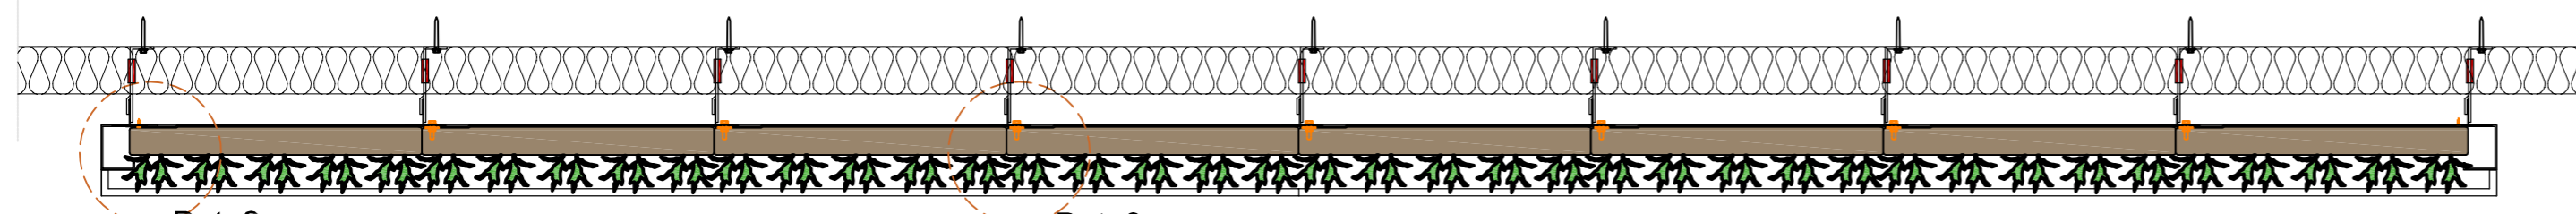

Front view

Section B-B

Section A-A

Cradle to Cradle certified

Max. saturated weight

Web-based irrigation system

Warranty Flexipanel

- water pipe 3/4" female OD Ø20-40mm Pex/Al/Pex
- sensor cable moisture sensor type CY 2 x 0.5-1.0mm²
- sensor cable temperature sensor type CY 2 x 0.5-1.0mm²

Detail 1: 1:5

Detail 2: 1:5

Detail 3: 1:5

Detail 4: 1:5

Detail A: 1:5

Description
SemperGreenwall Outdoor

Scale
1:20 / 1:5

Size
A3

Cradle to Cradle certified

Max. saturated weight

Web-based irrigation system

Warranty Flexipanel

- water pipe 3/4" female OD Ø20-40mm Pex/Al/Pex
- sensor cable moisture sensor type CY 2 x 0.5-1.0mm²
- sensor cable temperature sensor type CY 2 x 0.5-1.0mm²

- water pipe 3/4" female OD Ø20-40mm Pex/Al/Pex
- sensor cable moisture sensor type CY 2 x 0.5-1.0mm²
- sensor cable temperature sensor type CY 2 x 0.5-1.0mm²

- Cradle to Cradle certified
- Max. saturated weight
- 45 kg/m²
- Web-based irrigation system
- Plant Care System
- Warranty Flexipanel
- 10 years