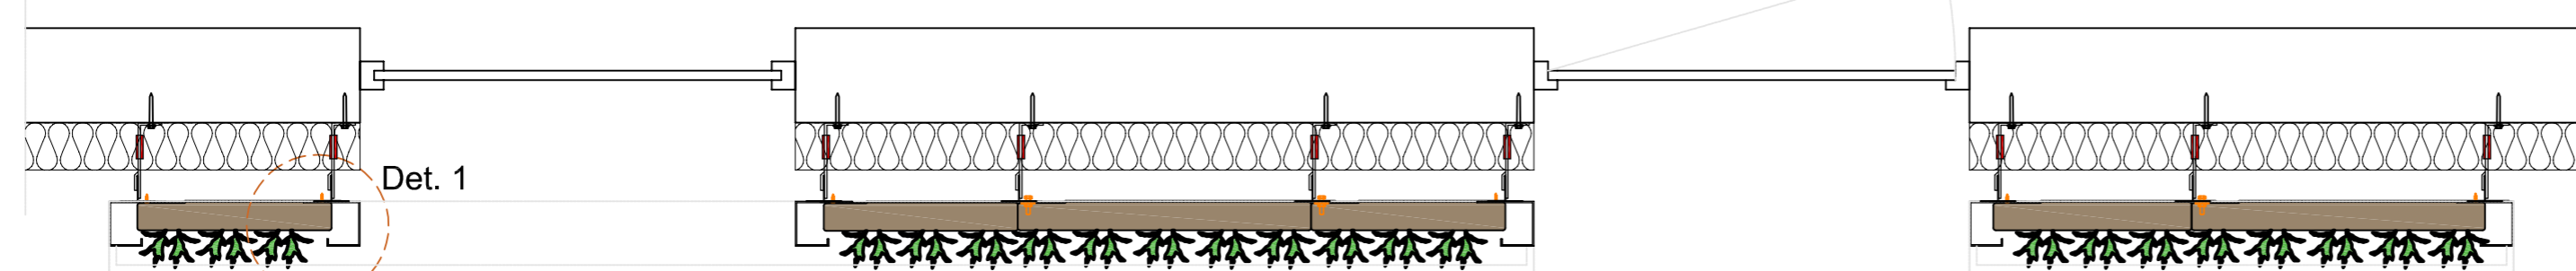

Section B-B