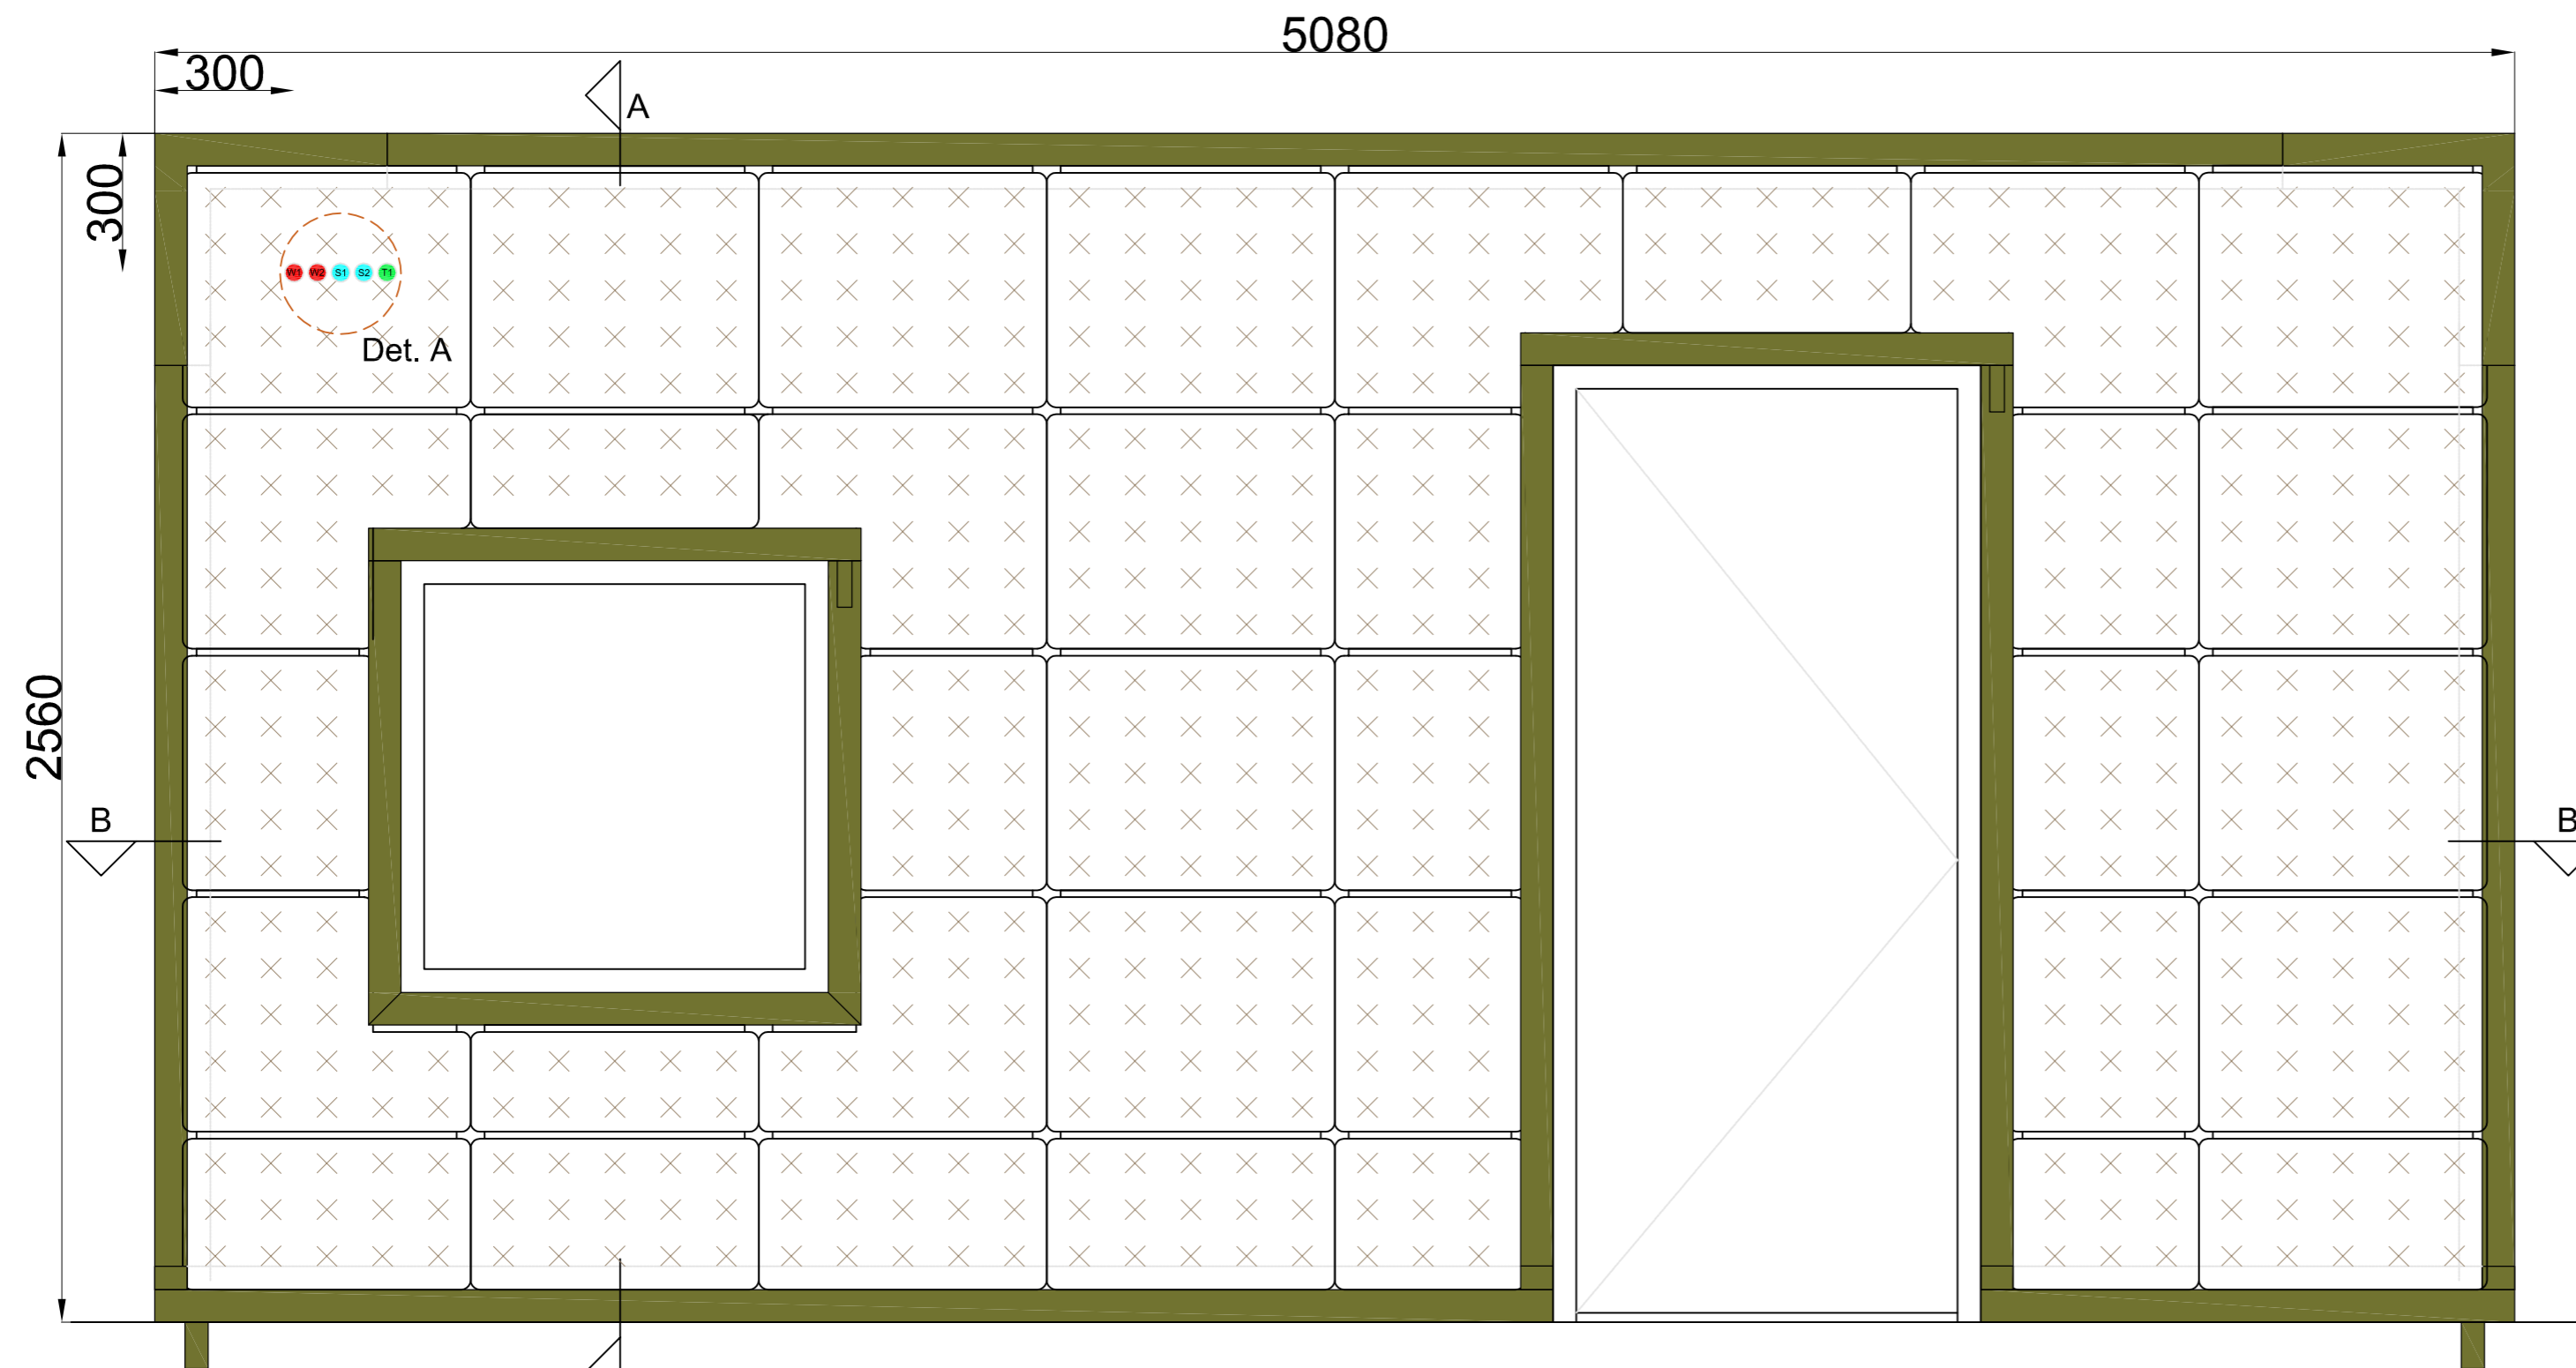

Front view

Section B-B

Section A-A

Cradle to Cradle certified

Max. saturated weight

Web-based irrigation system

Warranty Flexipanel

- water pipe 3/4" female OD Ø20-40mm Pex/Al/Pex
- sensor cable moisture sensor type CY 2 x 0.5-1.0mm²
- sensor cable temperature sensor type CY 2 x 0.5-1.0mm²

Detail 1: 1:5

Detail 2: 1:5

Detail 3: 1:5

Detail 4: 1:5

Detail A: 1:5

Description
SemperGreenwall Outdoor

Scale
1:20 / 1:5

Size
A3

Date
15/05/2023

Drawing no.
SGWO-101

Front view

Section B-B

Detail 1
1:5

Detail 2
1:5

Detail 3
1:5

Section A-A

Detail A
1:5

Description
SemperGreenwall
Outdoor window/door details

Scale
1:20 / 1:5

Size
A3

Date
15/05/2023

Drawing no.
SGWO-SI2

View A

View B