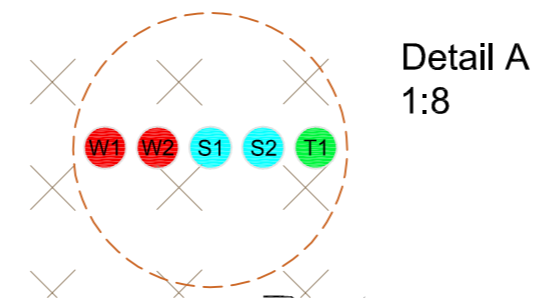

Cradle to Cradle certified

Max. saturated weight

Web-based irrigation system

Warranty Flexipanel

- water pipe 3/4" female OD Ø20-40mm Pex/Al/Pex
- sensor cable moisture sensor type CY 2 x 0.5-1.0mm²
- sensor cable temperature sensor type CY 2 x 0.5-1.0mm²

Detail A
1:5

Description
SemperGreenwall
Outdoor window/door details

Scale
1:20 / 1:5

Size
A3

Date
15/05/2023

Drawing no.
SGWO-SI2

View A

View B

- water pipe 3/4" female OD Ø20-40mm Pex/Al/Pex
- sensor cable moisture sensor type CY 2 x 0.5-1.0mm²
- sensor cable temperature sensor type CY 2 x 0.5-1.0mm²

- Cradle to Cradle certified
- Max. saturated weight
- 45 kg/m²
- Web-based irrigation system
- Plant Care System
- Warranty Flexipanel
- 10 years