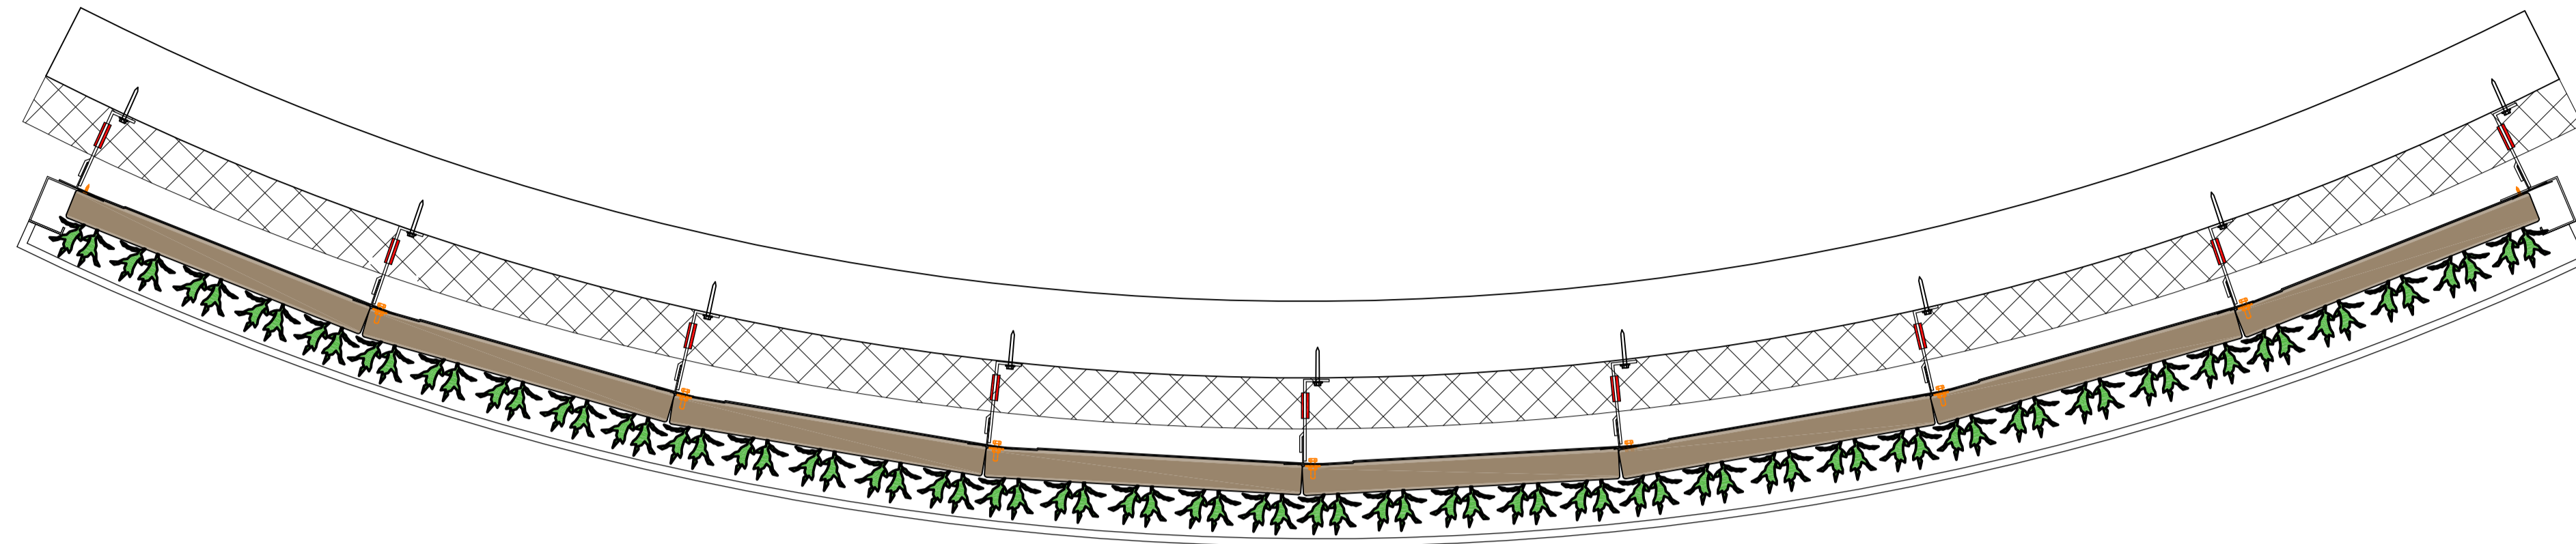

Detail A
1:5

Description
SemperGreenwall
Outdoor window/door details

Scale
1:20 / 1:5

Size
A3

Date
15/05/2023

Drawing no.
SGWO-SI2

View A

View B

- water pipe 3/4" female OD Ø20-40mm Pex/Al/Pex
- sensor cable moisture sensor type CY 2 x 0.5-1.0mm²
- sensor cable temperature sensor type CY 2 x 0.5-1.0mm²

- Cradle to Cradle certified
- Max. saturated weight
- 45 kg/m²
- Web-based irrigation system
- Plant Care System
- Warranty Flexipanel
- 10 years

sempergreen wall
www.sempergreenwall.com

Description
SemperGreenwall
Outdoor corner details

Scale
1:20 / 1:8

Size
A3

Date
15/05/2023

Drawing no.
SGWO-SI3

Cradle to Cradle certified

Max. saturated weight

Web-based irrigation system

Warranty Flexipanel

sempergreen wall
www.sempergreenwall.com

Description
SemperGreenwall
Outdoor curved wall

Scale
1:20

Size
A3

Date
15/05/2023

Drawing no.
SGWO-104