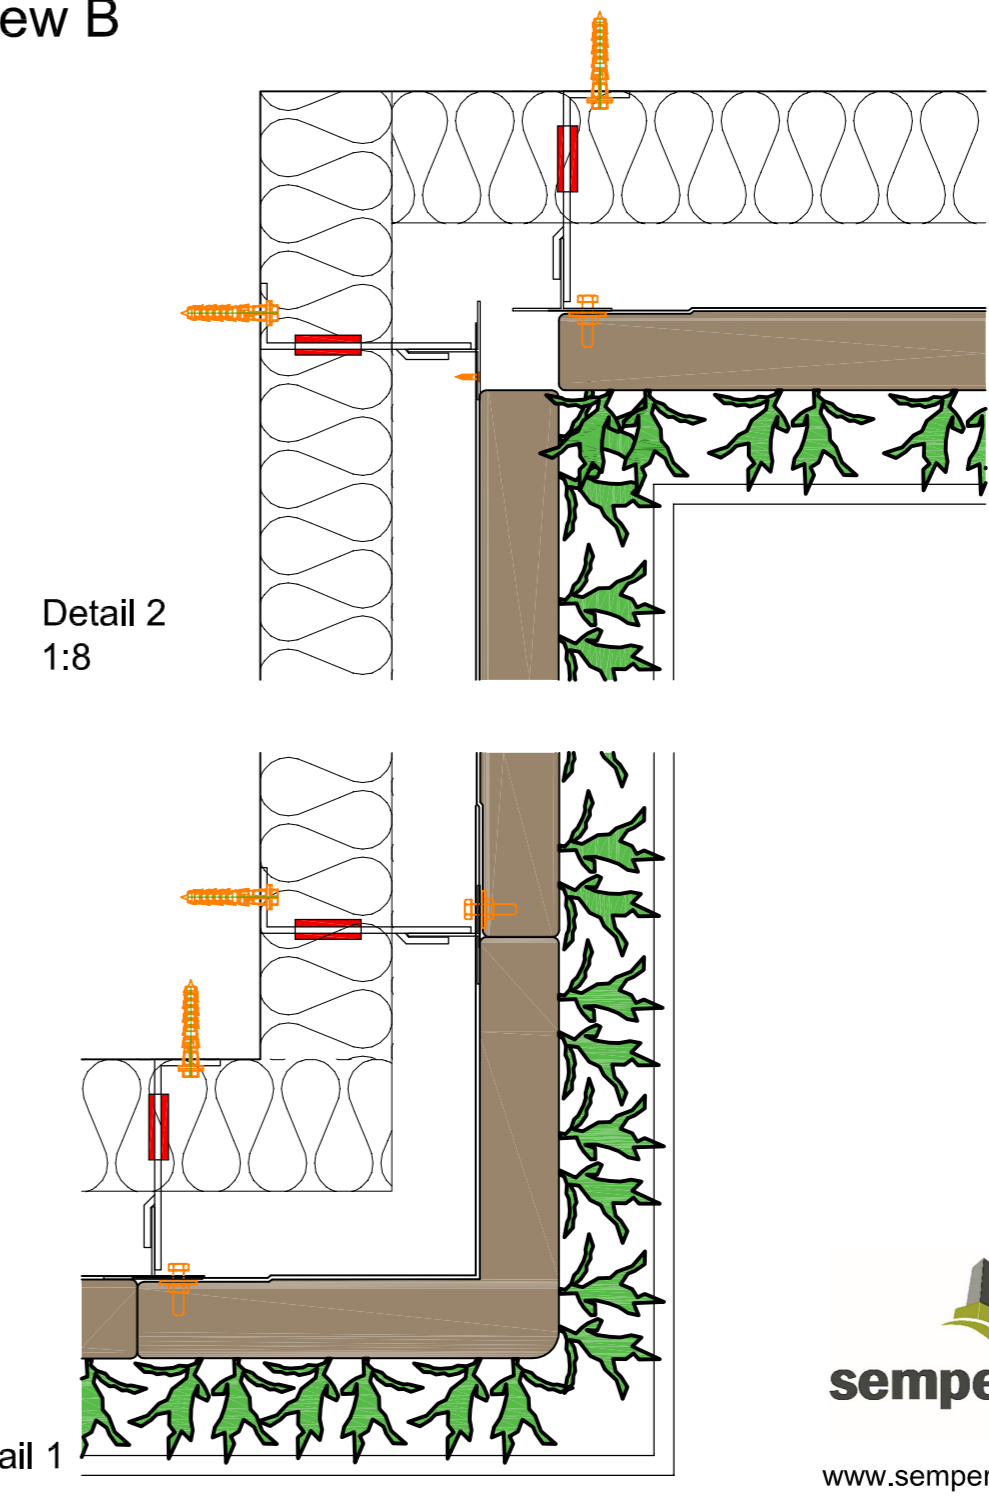

Cradle to Cradle certified

Max. saturated weight

Web-based irrigation system

Warranty Flexipanel

- water pipe 3/4" female OD Ø20-40mm Pex/Al/Pex
- sensor cable moisture sensor type CY 2 x 0.5-1.0mm²
- sensor cable temperature sensor type CY 2 x 0.5-1.0mm²

Detail A
1:5

Description
SemperGreenwall
Outdoor window/door details

Scale
1:20 / 1:5

Size
A3

Date
15/05/2023

Drawing no.
SGWO-SI2

View A

View B

- water pipe 3/4" female OD Ø20-40mm Pex/Al/Pex
- sensor cable moisture sensor type CY 2 x 0.5-1.0mm²
- sensor cable temperature sensor type CY 2 x 0.5-1.0mm²

- Cradle to Cradle certified
- Max. saturated weight
- 45 kg/m²
- Web-based irrigation system
- Plant Care System
- Warranty Flexipanel
- 10 years

sempergreen wall
www.sempergreenwall.com

Description
SemperGreenwall
Outdoor corner details

Scale
1:20 / 1:8

Size
A3

Date
15/05/2023

Drawing no.
SGWO-SI3

Cradle to Cradle certified

Max. saturated weight