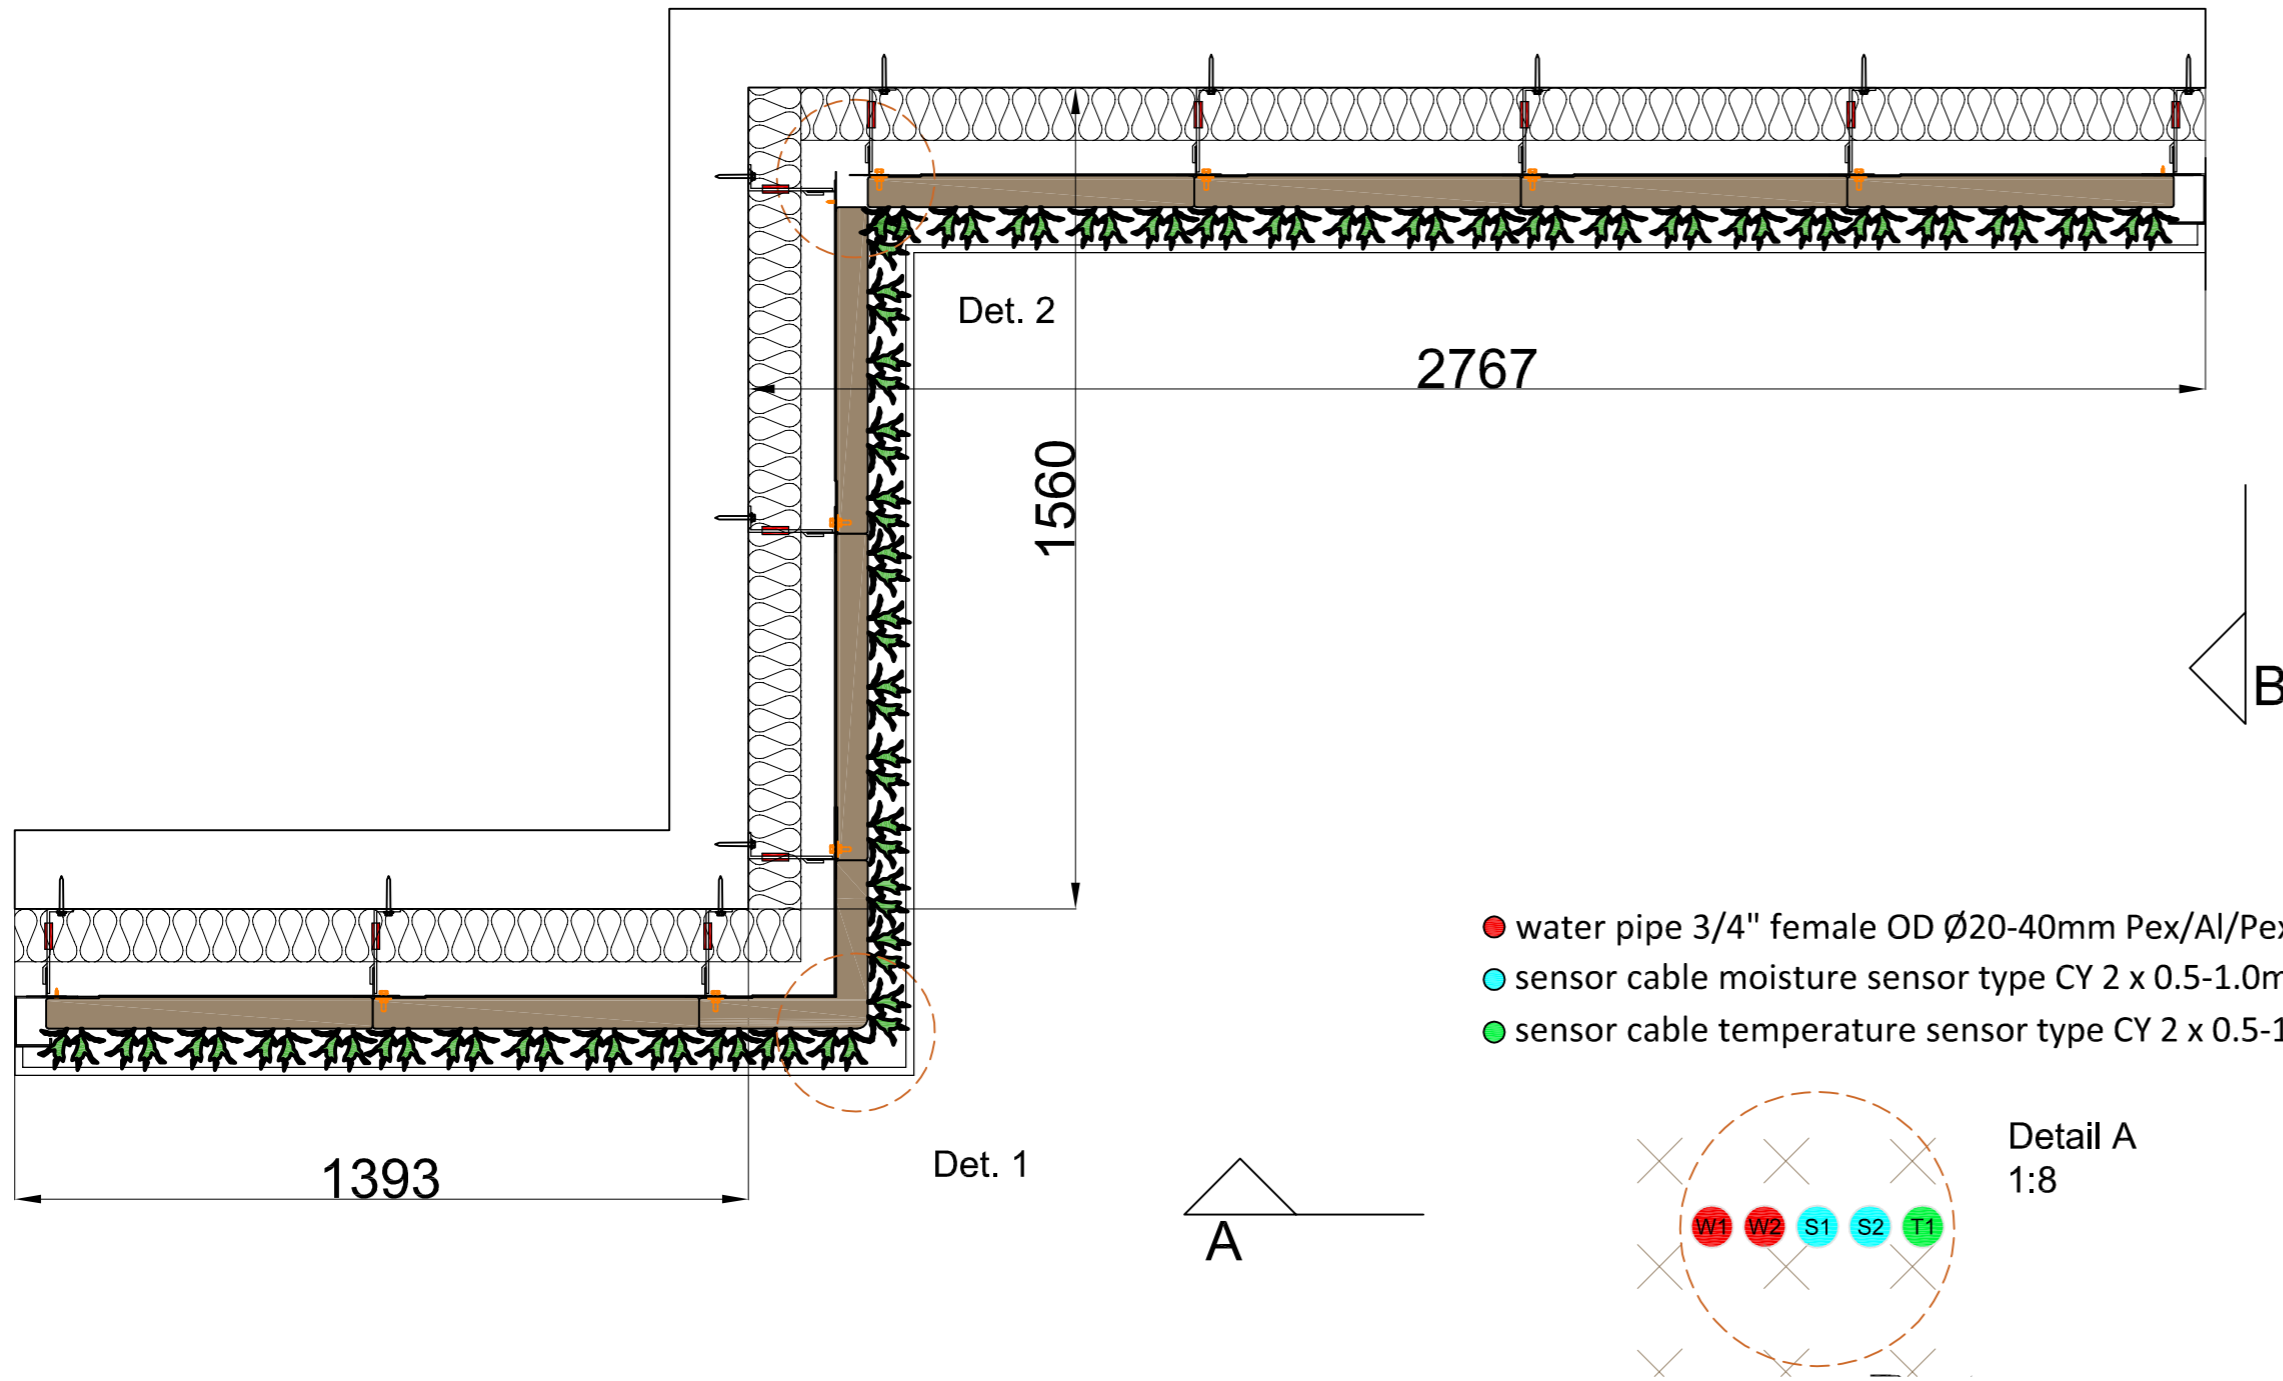

Cradle to Cradle certified

Max. saturated weight

Web-based irrigation system

Warranty Flexipanel

- water pipe 3/4" female OD Ø20-40mm Pex/Al/Pex
- sensor cable moisture sensor type CY 2 x 0.5-1.0mm²
- sensor cable temperature sensor type CY 2 x 0.5-1.0mm²

Detail A
1:5

Description
SemperGreenwall
Outdoor window/door details

Scale
1:20 / 1:5

Size
A3

Date
15/05/2023

Drawing no.
SGWO-SI2

View A

View B

- water pipe 3/4" female OD Ø20-40mm Pex/Al/Pex
- sensor cable moisture sensor type CY 2 x 0.5-1.0mm²
- sensor cable temperature sensor type CY 2 x 0.5-1.0mm²

- Cradle to Cradle certified
- Max. saturated weight
- 45 kg/m²
- Web-based irrigation system
- Plant Care System
- Warranty Flexipanel
- 10 years

sempergreen wall
www.sempergreenwall.com

Description
SemperGreenwall
Outdoor corner details

Scale
1:20 / 1:8

Size
A3

Date
15/05/2023

Drawing no.
SGWO-SI3

Cradle to Cradle certified

Max. saturated weight