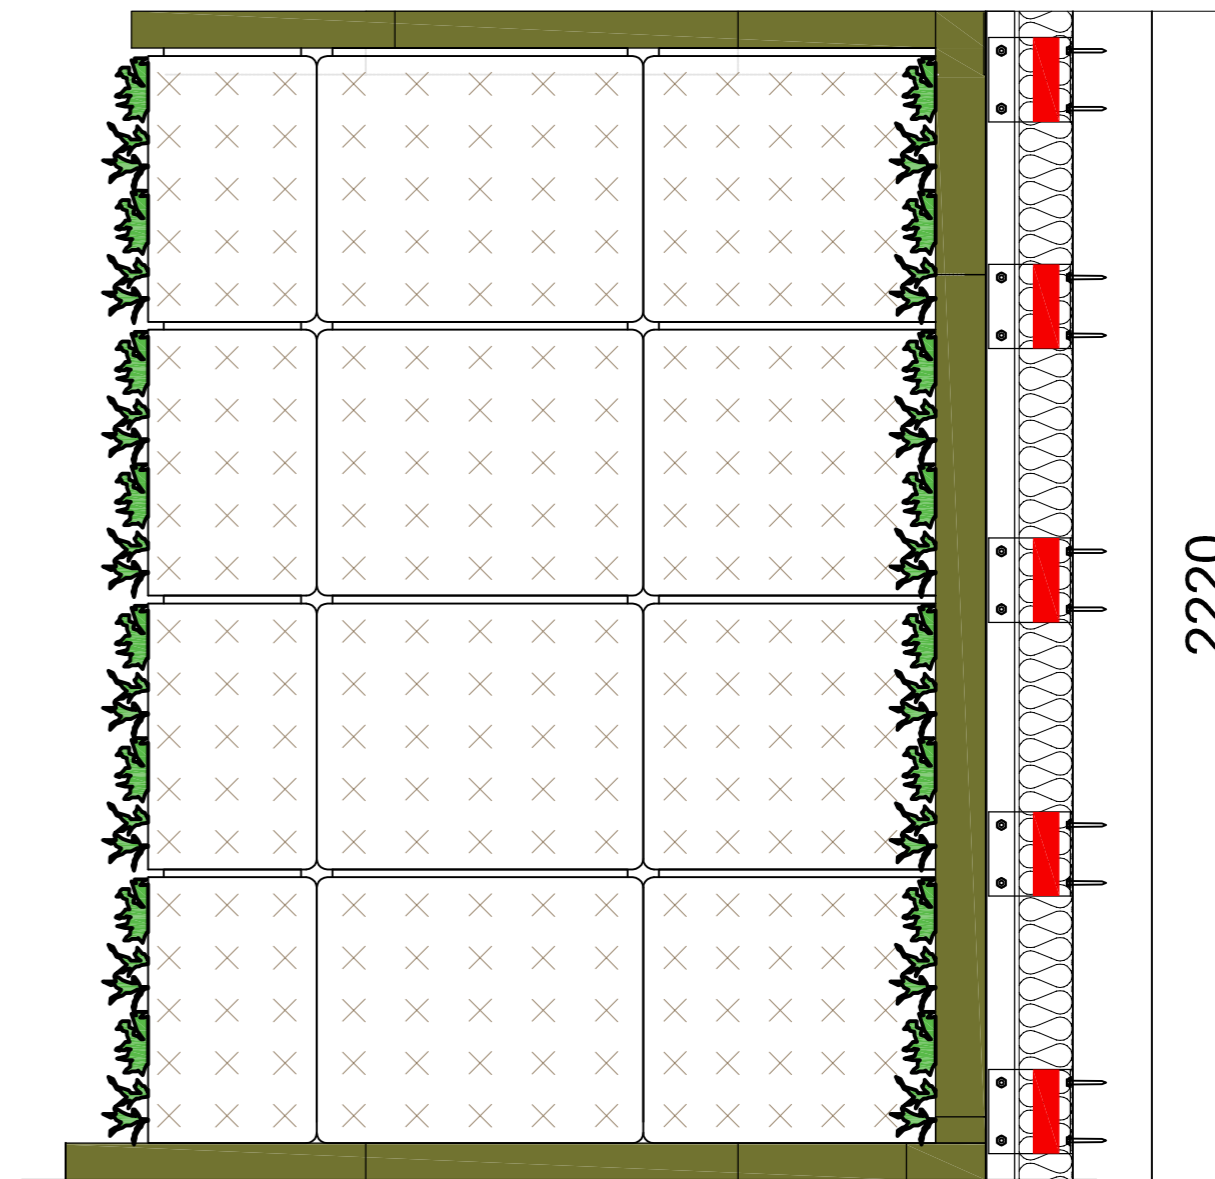

Detail A
1:5

Description
SemperGreenwall
Outdoor window/door details

Scale
1:20 / 1:5

Size
A3

Date
15/05/2023

Drawing no.
SGWO-SI2

View A

View B

sempergreen wall
www.sempergreenwall.com

Description
SemperGreenwall
Outdoor corner details

Scale
1:20 / 1:8

Size
A3

Date
15/05/2023

Drawing no.
SGWO-SI3

Cradle to Cradle certified

Max. saturated weight