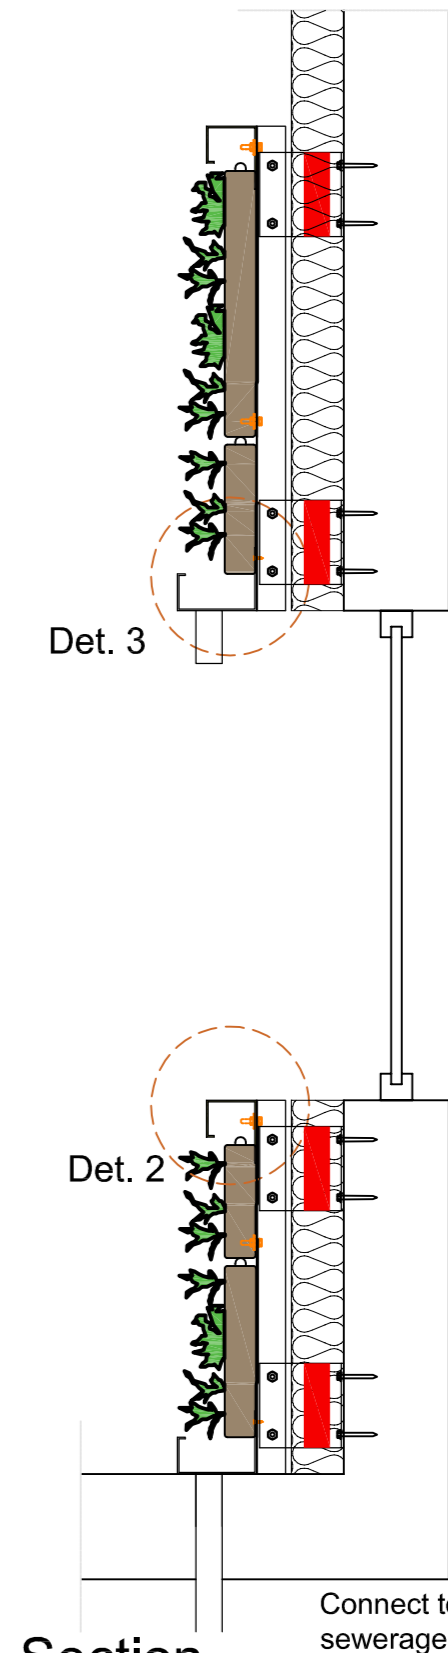

Front view

Section B-B

Section A-A

Cradle to Cradle certified

Max. saturated weight

Web-based irrigation system

Warranty Flexipanel

- water pipe 3/4" female OD Ø20-40mm Pex/Al/Pex
- sensor cable moisture sensor type CY 2 x 0.5-1.0mm²
- sensor cable temperature sensor type CY 2 x 0.5-1.0mm²

Detail 1: 1:5

Detail 2: 1:5

Detail 3: 1:5

Detail 4: 1:5

Detail A: 1:5

Description
SemperGreenwall Outdoor

Scale
1:20 / 1:5

Size
A3

Date
15/05/2023

Drawing no.
SGWO-101

Front view

Section B-B

Detail 1
1:5

Detail 2
1:5

Detail 3
1:5

Section A-A

Cradle to Cradle certified

Max. saturated weight

Web-based irrigation system

Warranty Flexipanel

- water pipe 3/4" female OD Ø20-40mm Pex/Al/Pex
- sensor cable moisture sensor type CY 2 x 0.5-1.0mm²
- sensor cable temperature sensor type CY 2 x 0.5-1.0mm²