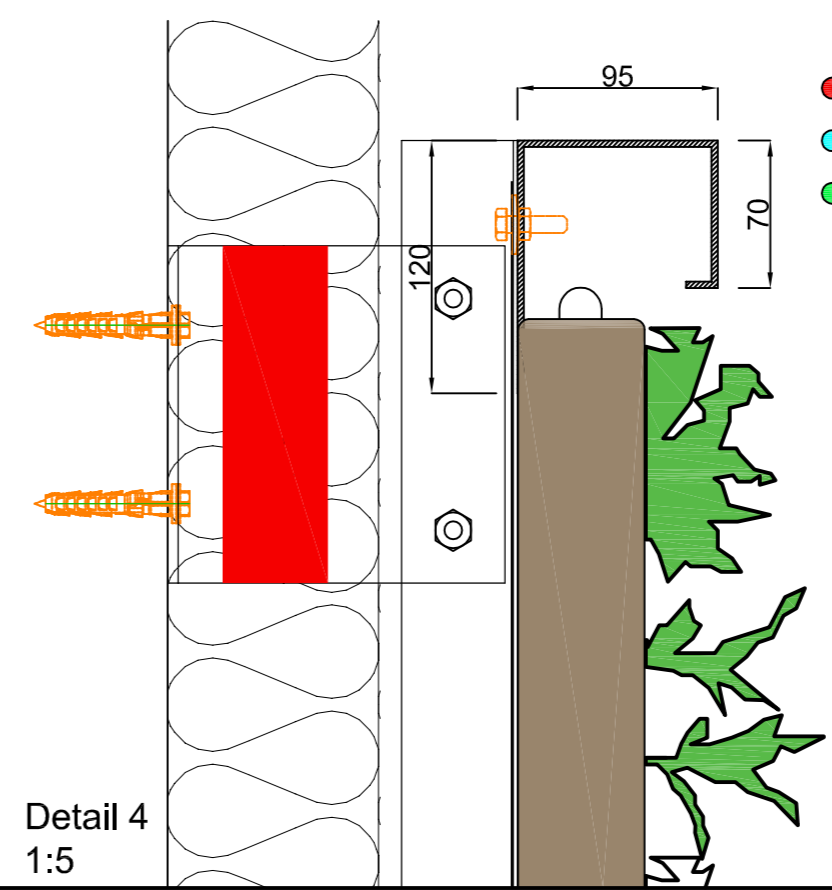

Front view

Section B-B

Section A-A

Cradle to Cradle certified

Max. saturated weight

Web-based irrigation system

Warranty Flexipanel

- water pipe 3/4" female OD Ø20-40mm Pex/Al/Pex
- sensor cable moisture sensor type CY 2 x 0.5-1.0mm²
- sensor cable temperature sensor type CY 2 x 0.5-1.0mm²

Detail 1: 1:5

Detail 2: 1:5

Detail 3: 1:5

Detail 4: 1:5

Detail A: 1:5

Description
SemperGreenwall Outdoor

Scale
1:20 / 1:5

Size
A3

Cradle to Cradle certified

Max. saturated weight

Web-based irrigation system

Warranty Flexipanel

- water pipe 3/4" female OD Ø20-40mm Pex/Al/Pex
- sensor cable moisture sensor type CY 2 x 0.5-1.0mm²
- sensor cable temperature sensor type CY 2 x 0.5-1.0mm²

- water pipe 3/4" female OD Ø20-40mm Pex/Al/Pex
- sensor cable moisture sensor type CY 2 x 0.5-1.0mm²
- sensor cable temperature sensor type CY 2 x 0.5-1.0mm²

- Cradle to Cradle certified
- Max. saturated weight
- 45 kg/m²
- Web-based irrigation system
- Plant Care System
- Warranty Flexipanel
- 10 years