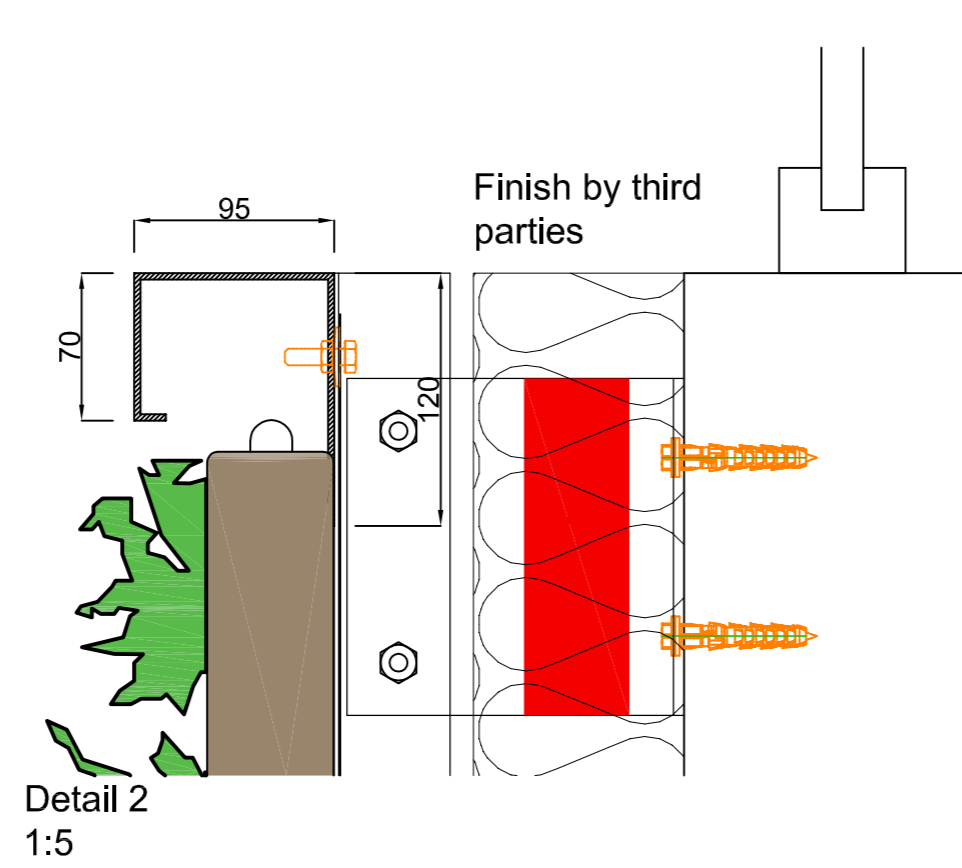

Detail 1: 1:5

Detail 2: 1:5

Detail 3: 1:5

Detail 4: 1:5

Detail A: 1:5

Description
SemperGreenwall Outdoor

Scale
1:20 / 1:5

Size
A3

Date
15/05/2023

Drawing no.
SGWO-101

Front view

Section B-B

Detail 1
1:5

Detail 2
1:5

Detail 3
1:5

Section A-A

Cradle to Cradle certified

Max. saturated weight

Web-based irrigation system

Warranty Flexipanel

- water pipe 3/4" female OD Ø20-40mm Pex/Al/Pex
- sensor cable moisture sensor type CY 2 x 0.5-1.0mm²
- sensor cable temperature sensor type CY 2 x 0.5-1.0mm²

Detail A
1:5

Description
SemperGreenwall
Outdoor window/door details

Scale
1:20 / 1:5

Size
A3

Date
15/05/2023

Drawing no.
SGWO-SI2

View A

View B