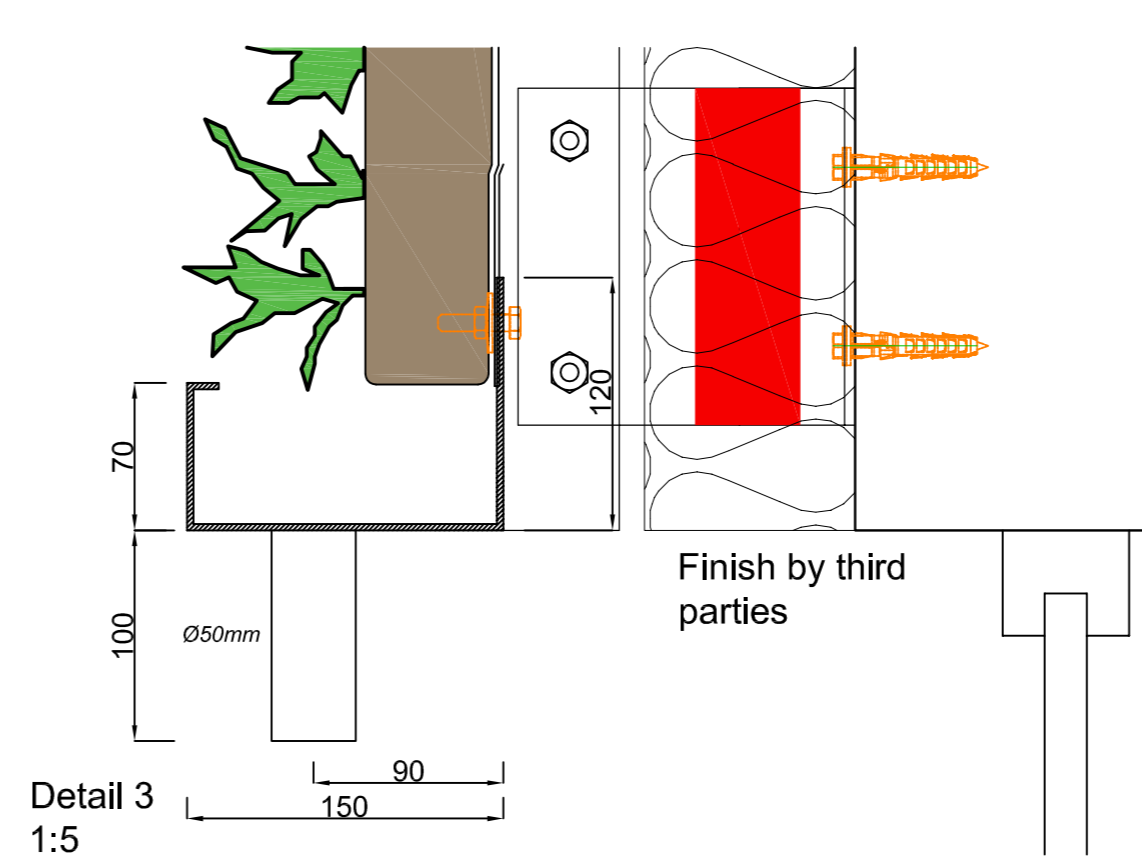

Detail 1: 1:5

Detail 2: 1:5

Detail 3: 1:5

Detail 4: 1:5

Detail A: 1:5

Description
SemperGreenwall Outdoor

Scale
1:20 / 1:5

Size
A3

Date
15/05/2023

Drawing no.
SGWO-101

Front view

Section B-B

Detail 1
1:5

Detail 2
1:5

Detail 3
1:5

Section A-A

Cradle to Cradle certified

Max. saturated weight

Web-based irrigation system

Warranty Flexipanel

- water pipe 3/4" female OD Ø20-40mm Pex/Al/Pex
- sensor cable moisture sensor type CY 2 x 0.5-1.0mm²
- sensor cable temperature sensor type CY 2 x 0.5-1.0mm²

Detail A
1:5

Description
SemperGreenwall
Outdoor window/door details

Scale
1:20 / 1:5

Size
A3

Date
15/05/2023

Drawing no.
SGWO-SI2

View A

View B