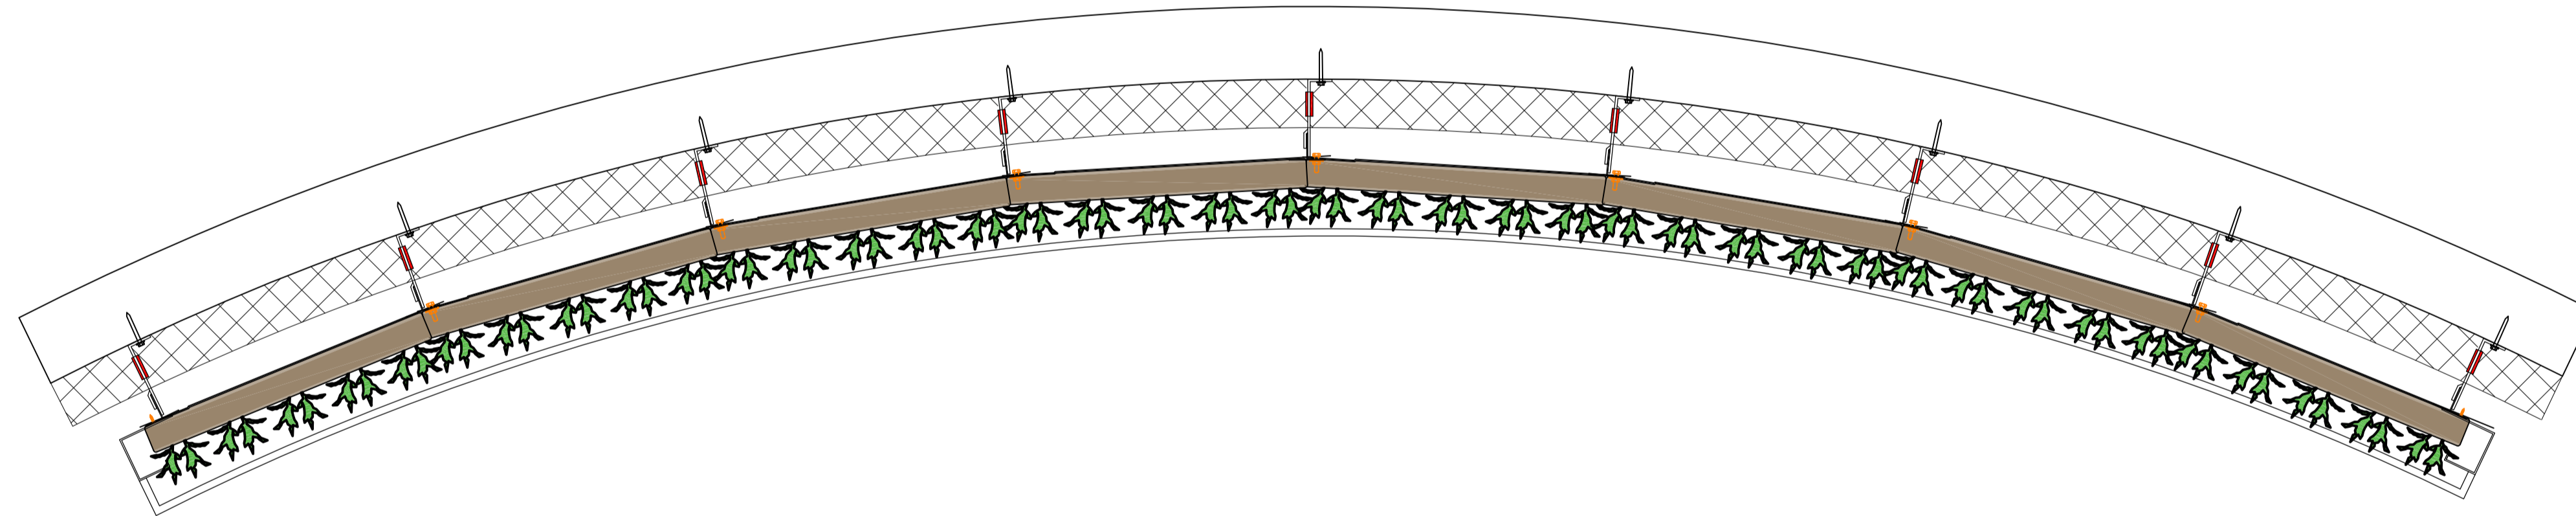

Detail A
1:5

Description
SemperGreenwall
Outdoor window/door details

Scale
1:20 / 1:5

Size
A3

Date
15/05/2023

Drawing no.
SGWO-SI2

View A

View B

- water pipe 3/4" female OD Ø20-40mm Pex/Al/Pex
- sensor cable moisture sensor type CY 2 x 0.5-1.0mm²
- sensor cable temperature sensor type CY 2 x 0.5-1.0mm²

- Cradle to Cradle certified
- Max. saturated weight
- 45 kg/m²
- Web-based irrigation system
- Plant Care System
- Warranty Flexipanel
- 10 years

sempergreen wall
www.sempergreenwall.com

Description
SemperGreenwall
Outdoor corner details

Scale
1:20 / 1:8

Size
A3

Date
15/05/2023

Drawing no.
SGWO-SI3

Cradle to Cradle certified

Max. saturated weight

Web-based irrigation system

Warranty Flexipanel

sempergreen wall
www.sempergreenwall.com

Description
SemperGreenwall
Outdoor curved wall

Scale
1:20

Size
A3

Date
15/05/2023

Drawing no.
SGWO-104