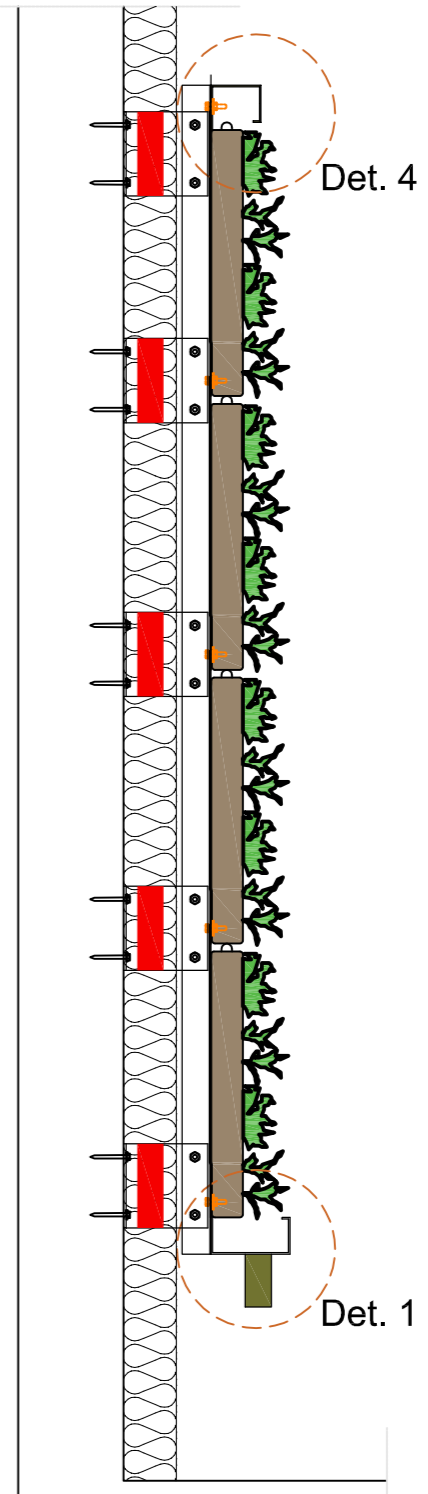

Front view

Section B-B

Section A-A

Cradle to Cradle certified

Max. saturated weight

Web-based irrigation system

Warranty Flexipanel

- water pipe 3/4" female OD Ø20-40mm Pex/Al/Pex
- sensor cable moisture sensor type CY 2 x 0.5-1.0mm²
- sensor cable temperature sensor type CY 2 x 0.5-1.0mm²

Detail 1: 1:5

Detail 2: 1:5

Detail 3: 1:5

Detail 4: 1:5

Detail A: 1:5

Description
SemperGreenwall Outdoor

Scale
1:20 / 1:5

Size
A3

Date
15/05/2023

Drawing no.
SGWO-101

Front view

Section B-B

Detail 1
1:5

Detail 2
1:5

Detail 3
1:5

Section A-A

Cradle to Cradle certified

Max. saturated weight

Web-based irrigation system

Warranty Flexipanel

- water pipe 3/4" female OD Ø20-40mm Pex/Al/Pex
- sensor cable moisture sensor type CY 2 x 0.5-1.0mm²
- sensor cable temperature sensor type CY 2 x 0.5-1.0mm²