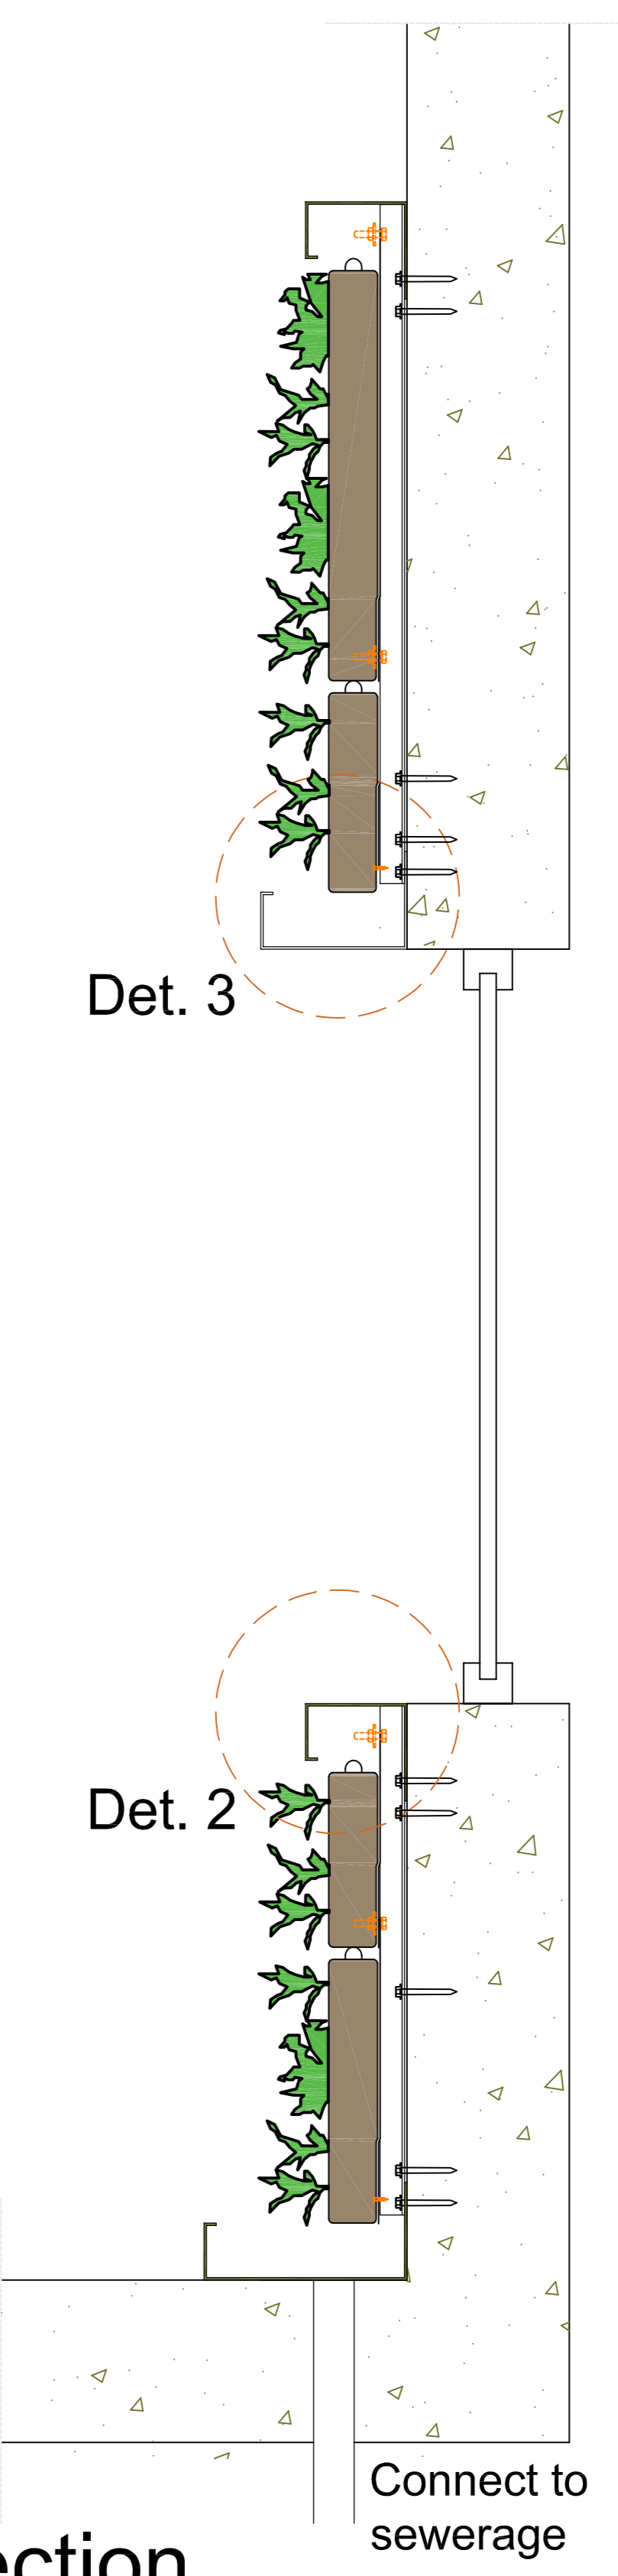

Front view

Section B-B

Section A-A

Cradle to Cradle certified

Max. saturated weight

Web-based irrigation system

Warranty Flexipanel

Description
SemperGreenwall
Indoor

Scale
1:20 / 1:5

Size
A3

Date
25/01/2021

Drawing no.
SGWI-S01

Front view

Section A-A

Section B-B

Detail 2 1:5

Detail 3 1:5

Cradle to Cradle certified

Max. saturated weight

Web-based irrigation system

Warranty Flexipanel

Description
SemperGreenwall
Indoor window/door details

Scale
1:20 / 1:5

Size
A3

Date
25/01/2021

Drawing no.
SGWI-S02

View A

View B

A

Detail 1
1:8

Cradle to Cradle certified

Max. saturated weight