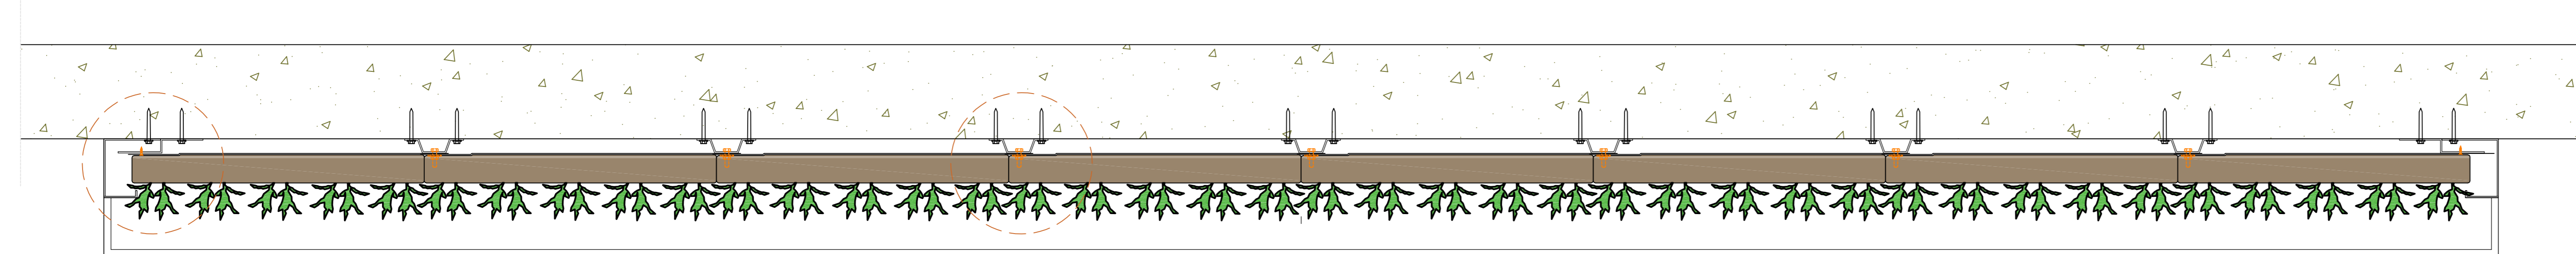

Front view

Section B-B

Section A-A

Cradle to Cradle certified

Max. saturated weight

Web-based irrigation system

Warranty Flexipanel

Description
SemperGreenwall
Indoor

Scale
1:20 / 1:5

Size
A3

Date
25/01/2021

Drawing no.
SGWI-S01

Front view

Section A-A

Section B-B

Detail 2 1:5

Detail 3 1:5

Cradle to Cradle certified

Max. saturated weight

Web-based irrigation system

Warranty Flexipanel

Description
SemperGreenwall
Indoor window/door details

Scale
1:20 / 1:5

Size
A3

Date
25/01/2021

Drawing no.
SGWI-S02

View A

View B

A

Detail 1
1:8

Cradle to Cradle certified

Max. saturated weight