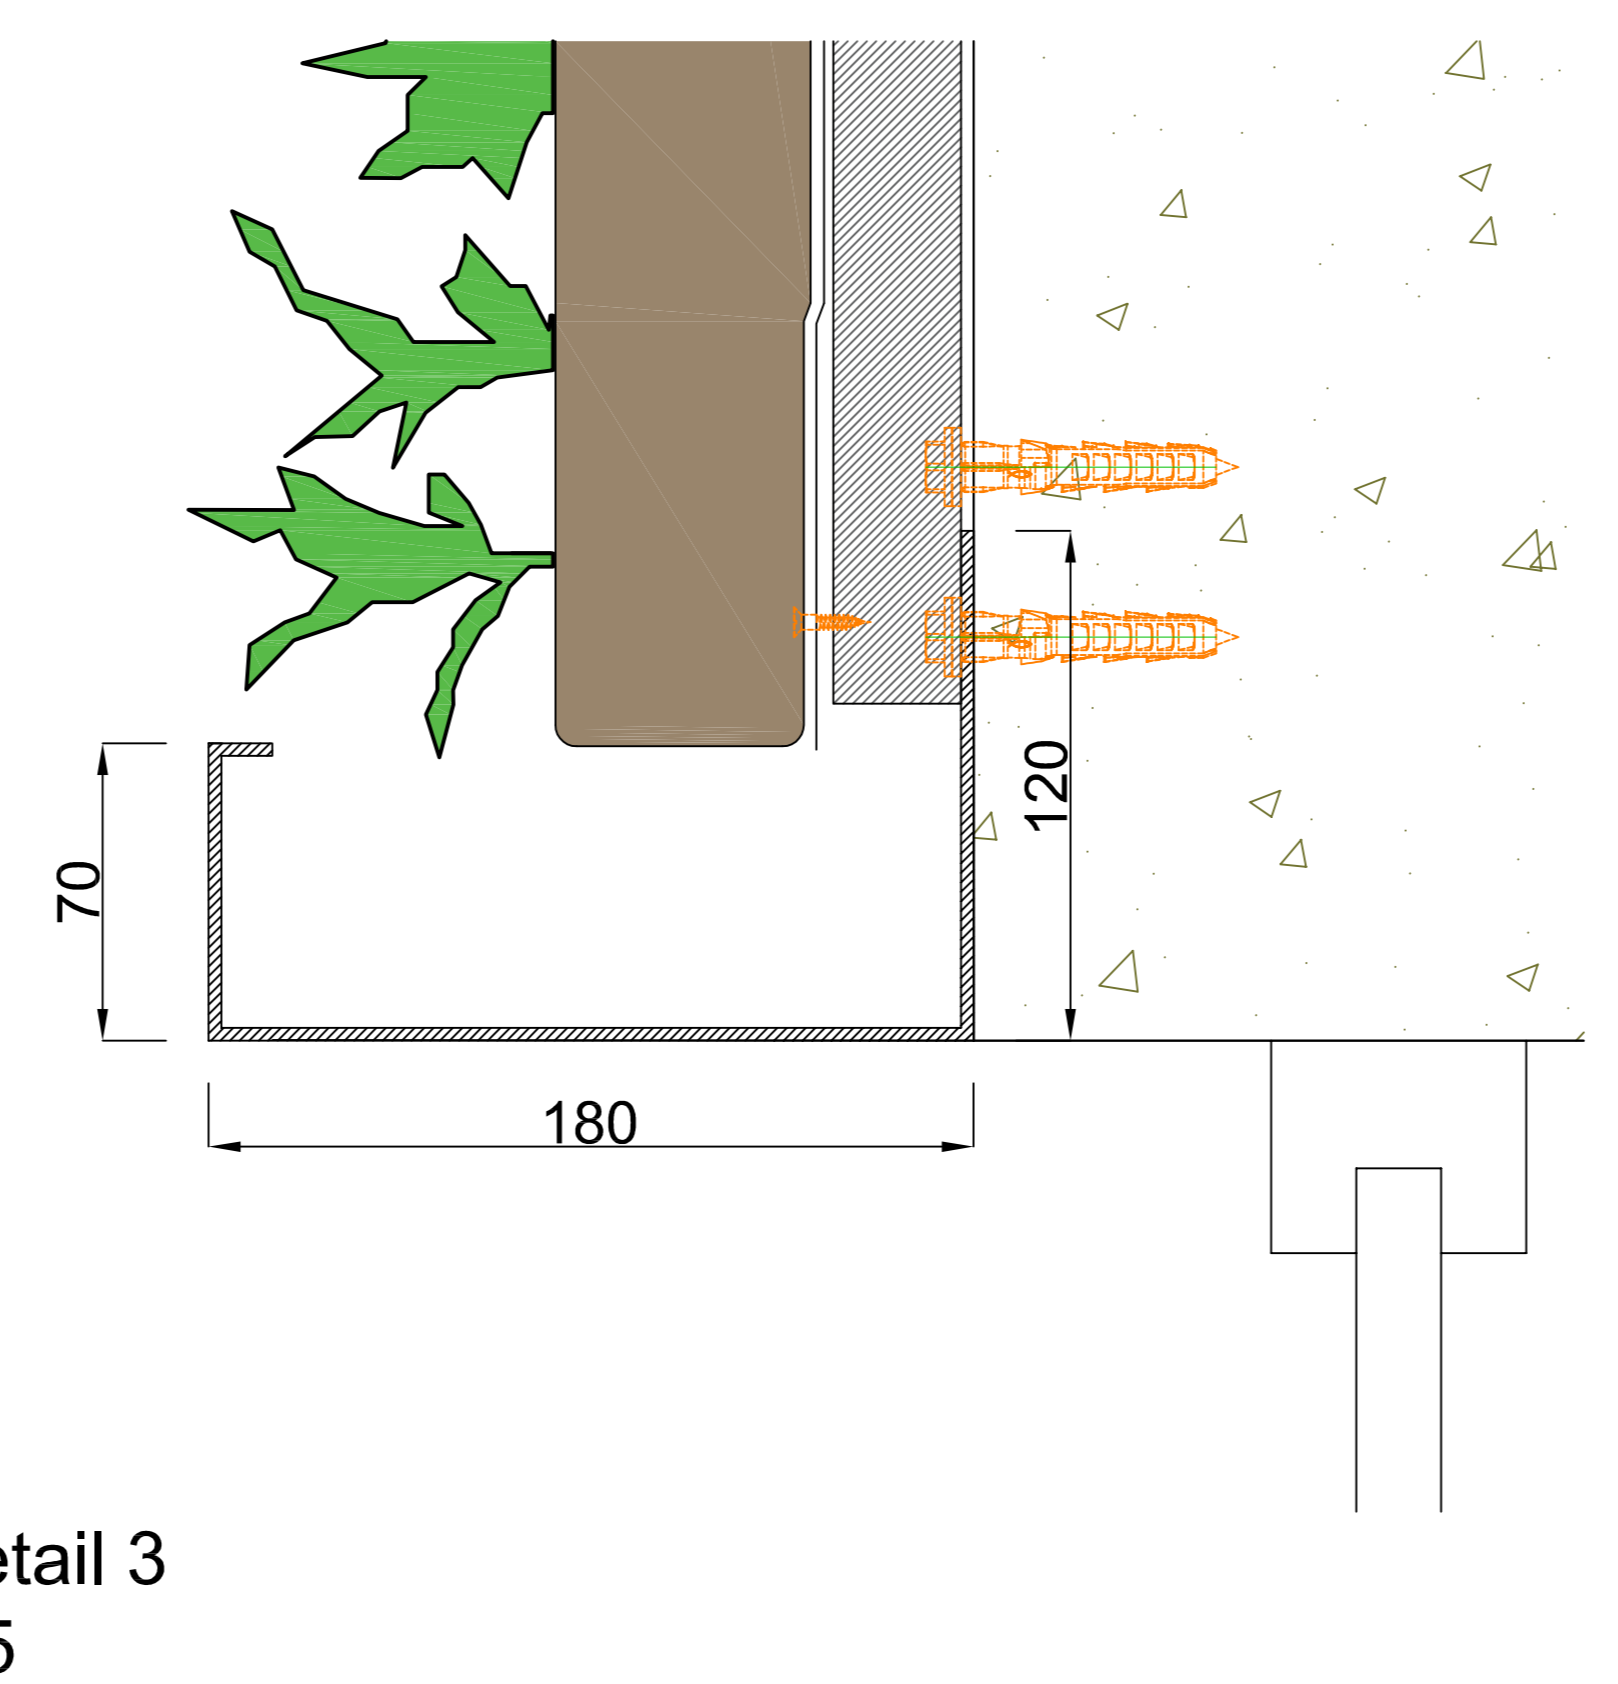

Front view

Section B-B

Section A-A

Cradle to Cradle certified

Max. saturated weight

Web-based irrigation system

Warranty Flexipanel

Description
SemperGreenwall
Indoor

Scale
1:20 / 1:5

Size
A3

Date
25/01/2021

Drawing no.
SGWI-S01

Front view

Section A-A

Section B-B

Detail 2 1:5

Detail 3 1:5

Cradle to Cradle certified

Max. saturated weight

Web-based irrigation system

Warranty Flexipanel

Description
SemperGreenwall
Indoor window/door details

Scale
1:20 / 1:5

Size
A3

Date
25/01/2021

Drawing no.
SGWI-S02

View A

View B

A

Detail 1
1:8

Cradle to Cradle certified

Max. saturated weight