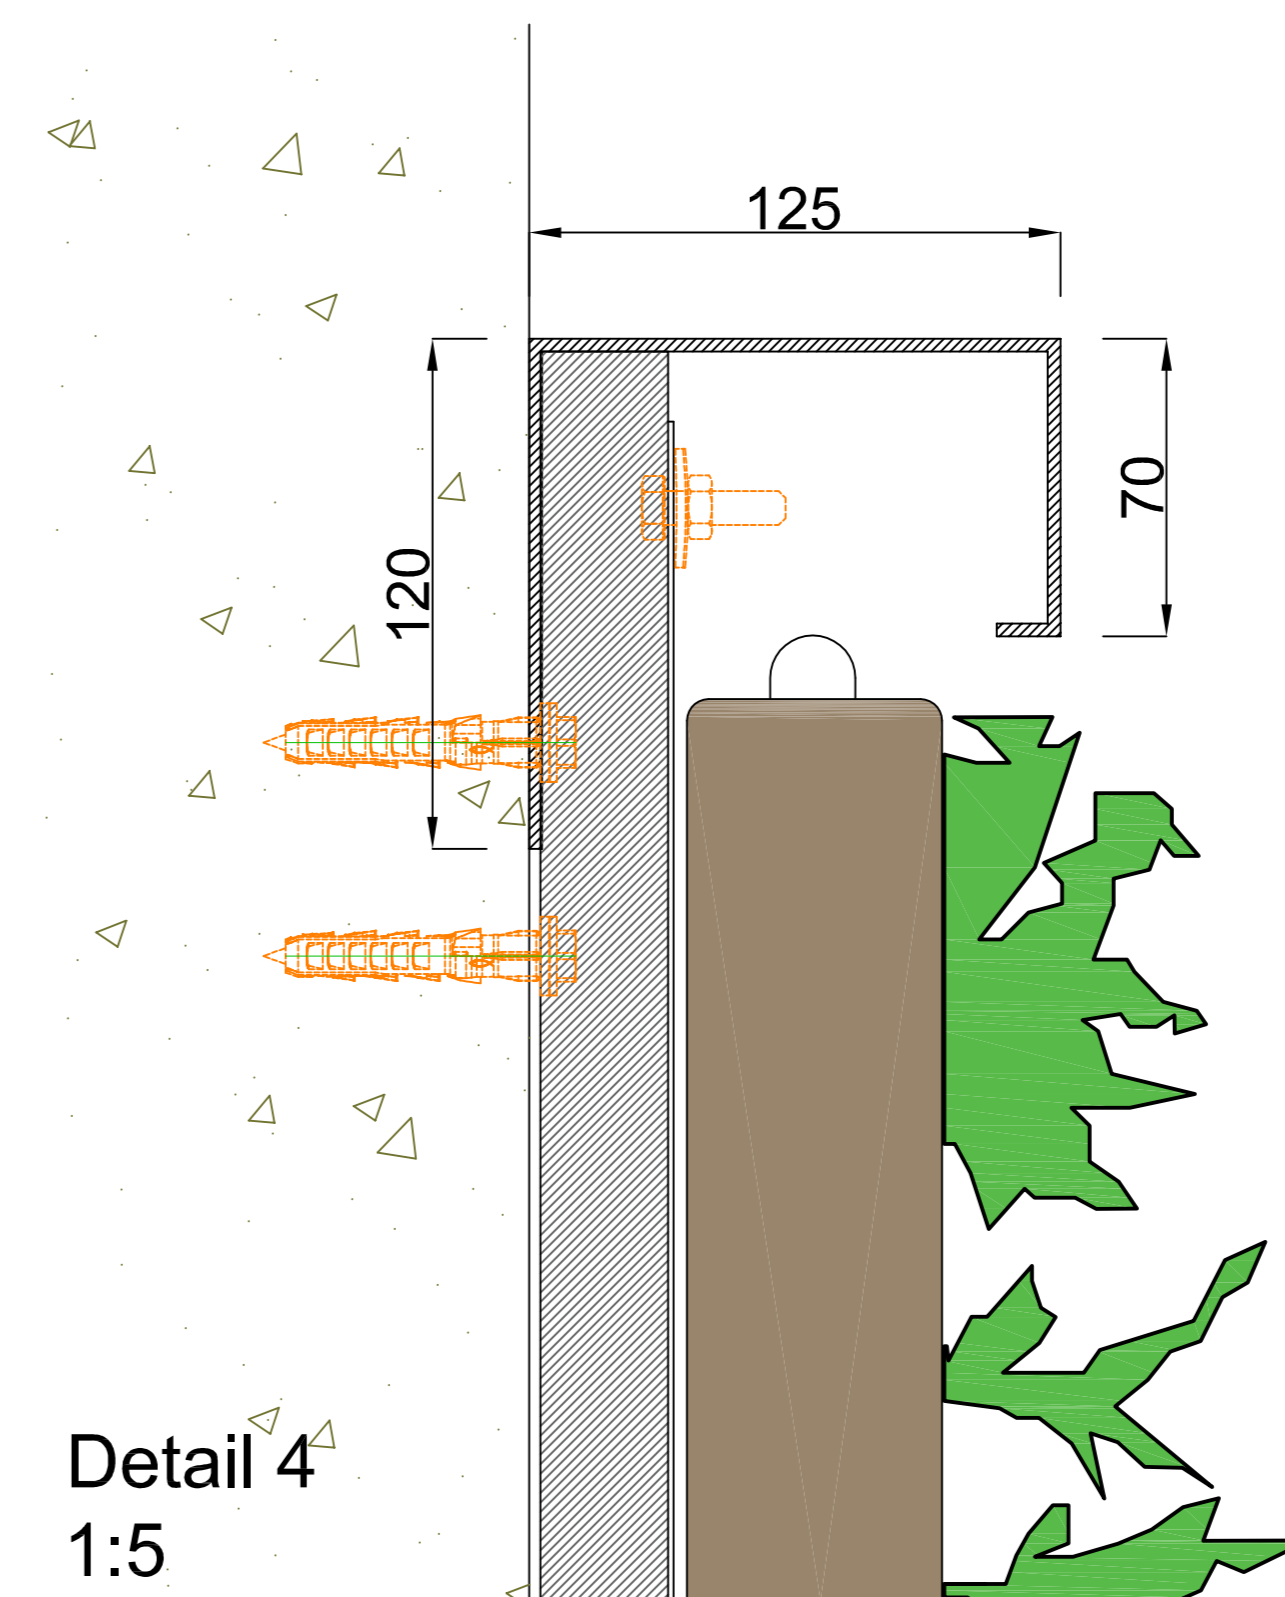

Front view

Section B-B

Section A-A

Cradle to Cradle certified

Max. saturated weight

Web-based irrigation system

Warranty Flexipanel

Description
SemperGreenwall
Indoor

Scale
1:20 / 1:5

Size
A3

Date
25/01/2021

Drawing no.
SGWI-S01

Front view

Section A-A

Section B-B

Detail 2 1:5

Detail 3 1:5

Cradle to Cradle certified

Max. saturated weight

Web-based irrigation system

Warranty Flexipanel

Description
SemperGreenwall
Indoor window/door details

Scale
1:20 / 1:5

Size
A3

Date
25/01/2021

Drawing no.
SGWI-S02

View A

View B

A

Detail 1
1:8

Cradle to Cradle certified

Max. saturated weight