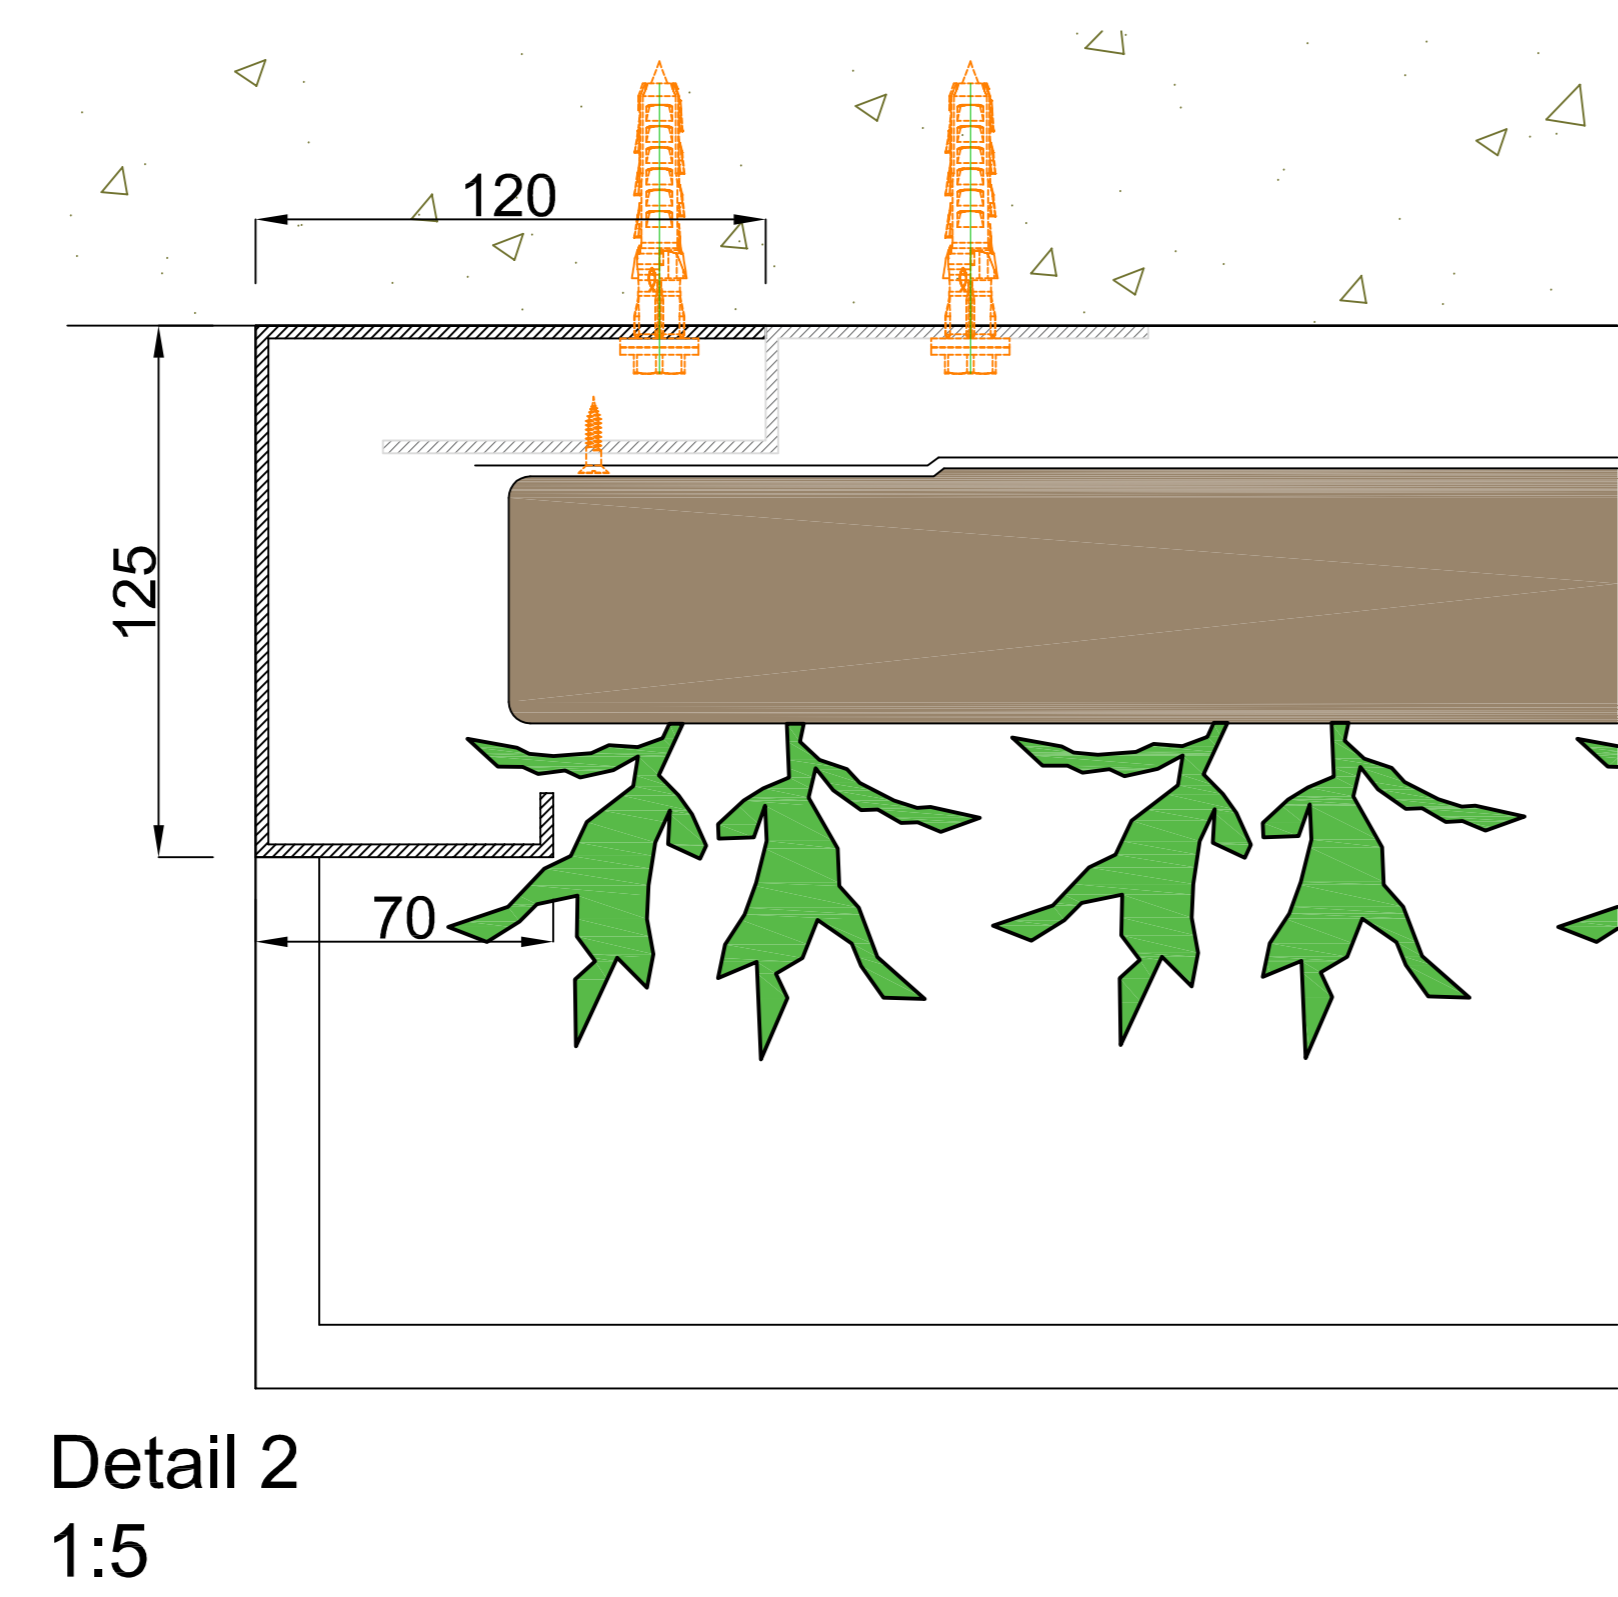

Front view

Section B-B

Section A-A

Cradle to Cradle certified

Max. saturated weight

Web-based irrigation system

Warranty Flexipanel

Description
SemperGreenwall
Indoor

Scale
1:20 / 1:5

Size
A3

Date
25/01/2021

Drawing no.
SGWI-S01

Front view

Section A-A

Section B-B

Detail 2 1:5

Detail 3 1:5

Cradle to Cradle certified

Max. saturated weight

Web-based irrigation system

Warranty Flexipanel

Description
SemperGreenwall
Indoor window/door details

Scale
1:20 / 1:5

Size
A3

Date
25/01/2021

Drawing no.
SGWI-S02

View A

View B

A

Detail 1
1:8

Cradle to Cradle certified

Max. saturated weight