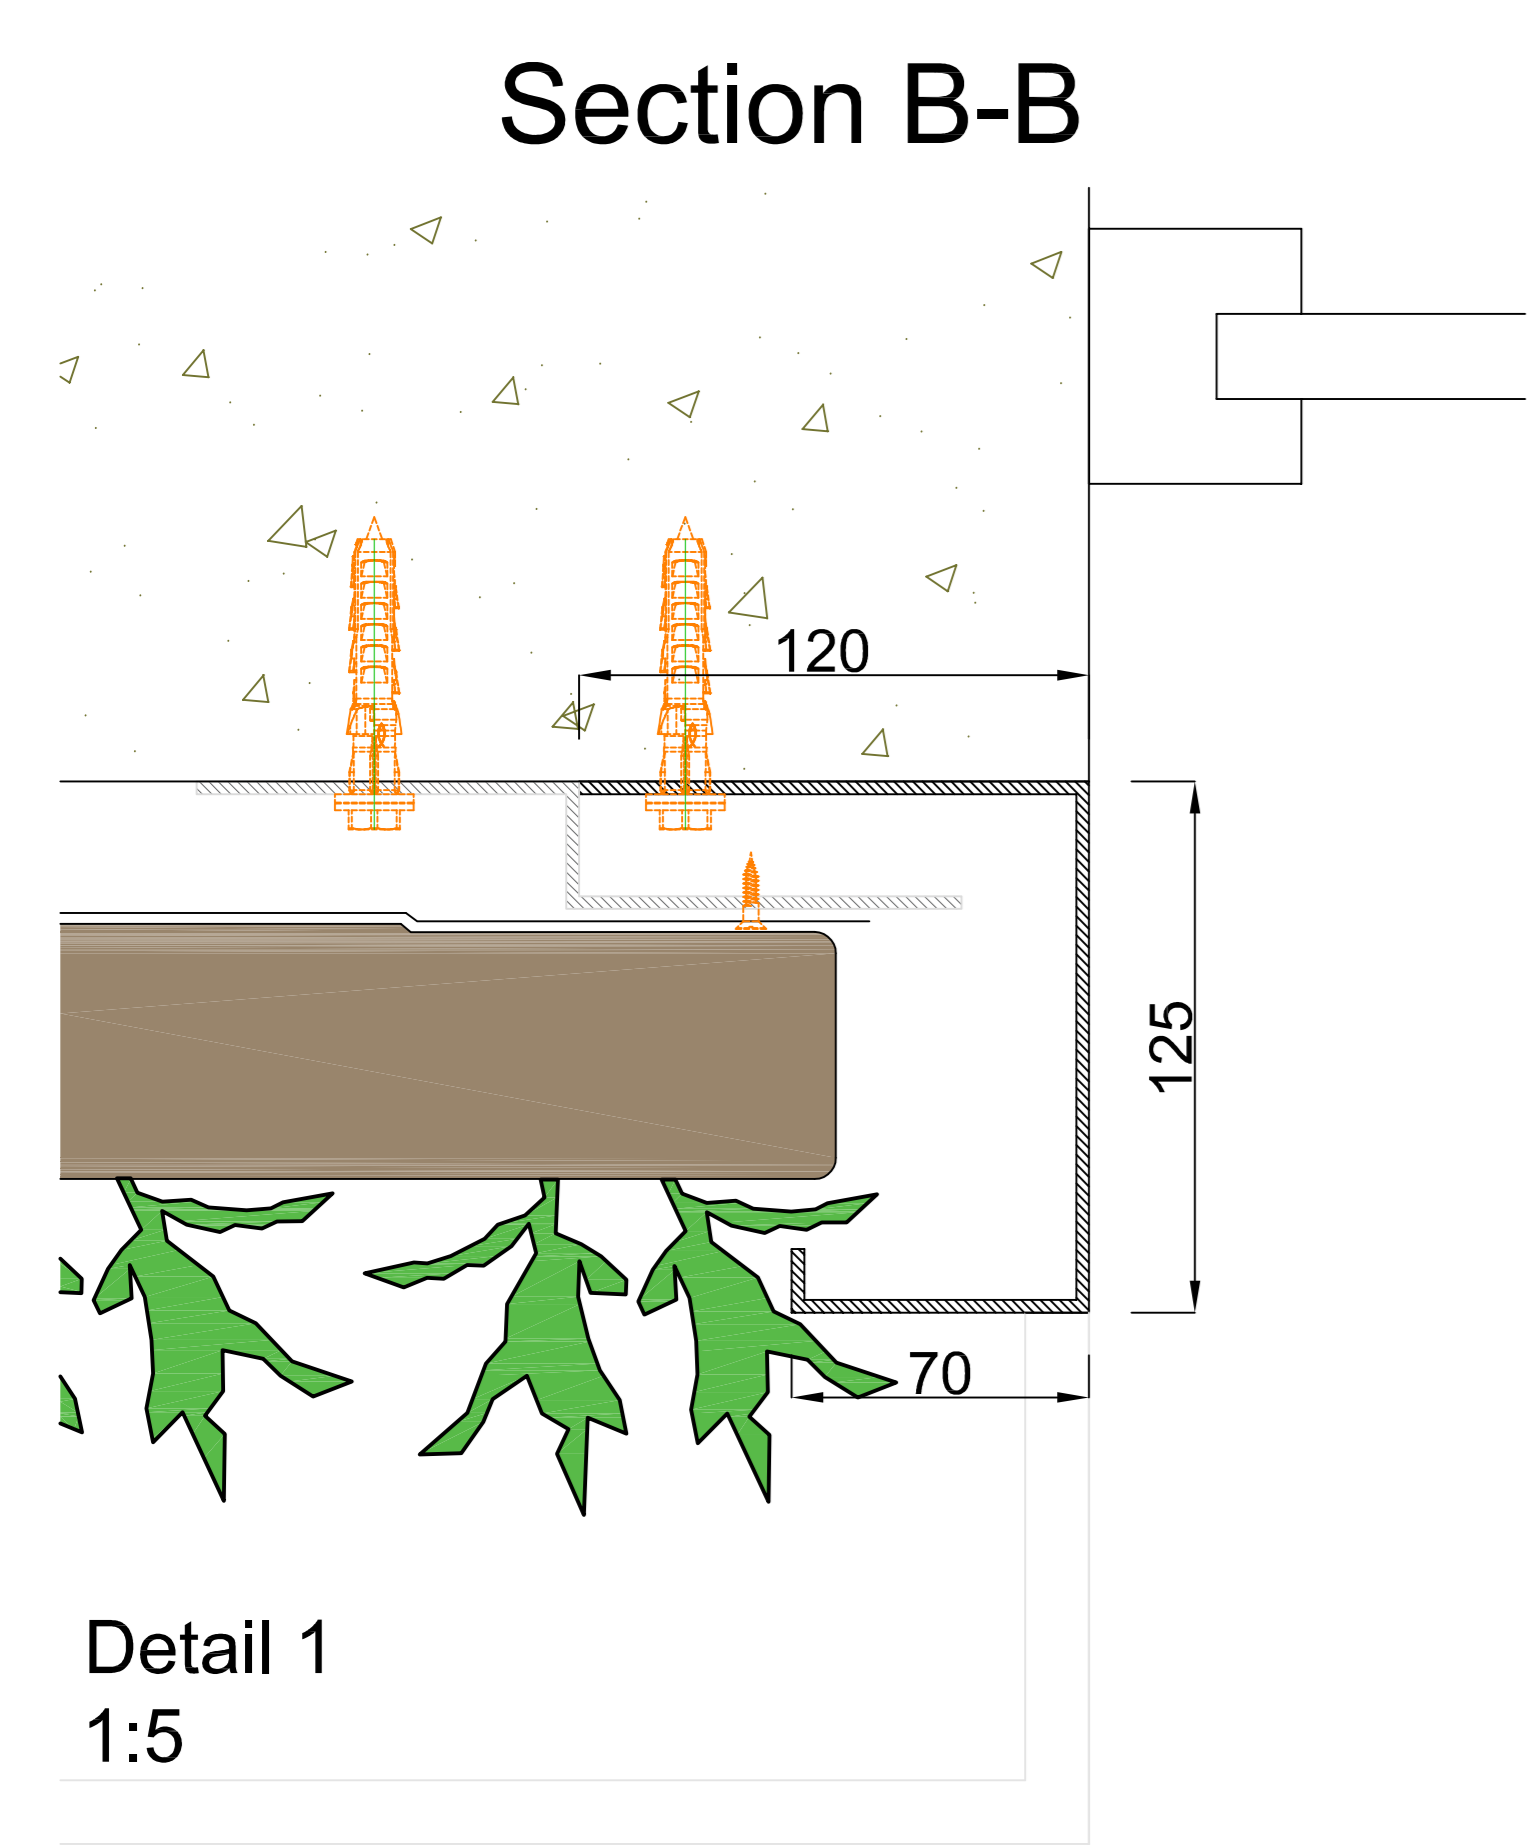

Front view

Section B-B

Section A-A

Cradle to Cradle certified

Max. saturated weight

Web-based irrigation system

Warranty Flexipanel

Description
SemperGreenwall
Indoor

Scale
1:20 / 1:5

Size
A3

Date
25/01/2021

Drawing no.
SGWI-S01

Front view

Section A-A

Section B-B

Detail 2 1:5

Detail 3 1:5

Cradle to Cradle certified

Max. saturated weight

Web-based irrigation system

Warranty Flexipanel

Description
SemperGreenwall
Indoor window/door details

Scale
1:20 / 1:5

Size
A3

Date
25/01/2021

Drawing no.
SGWI-S02

View A

View B

A

Detail 1
1:8

Cradle to Cradle certified

Max. saturated weight