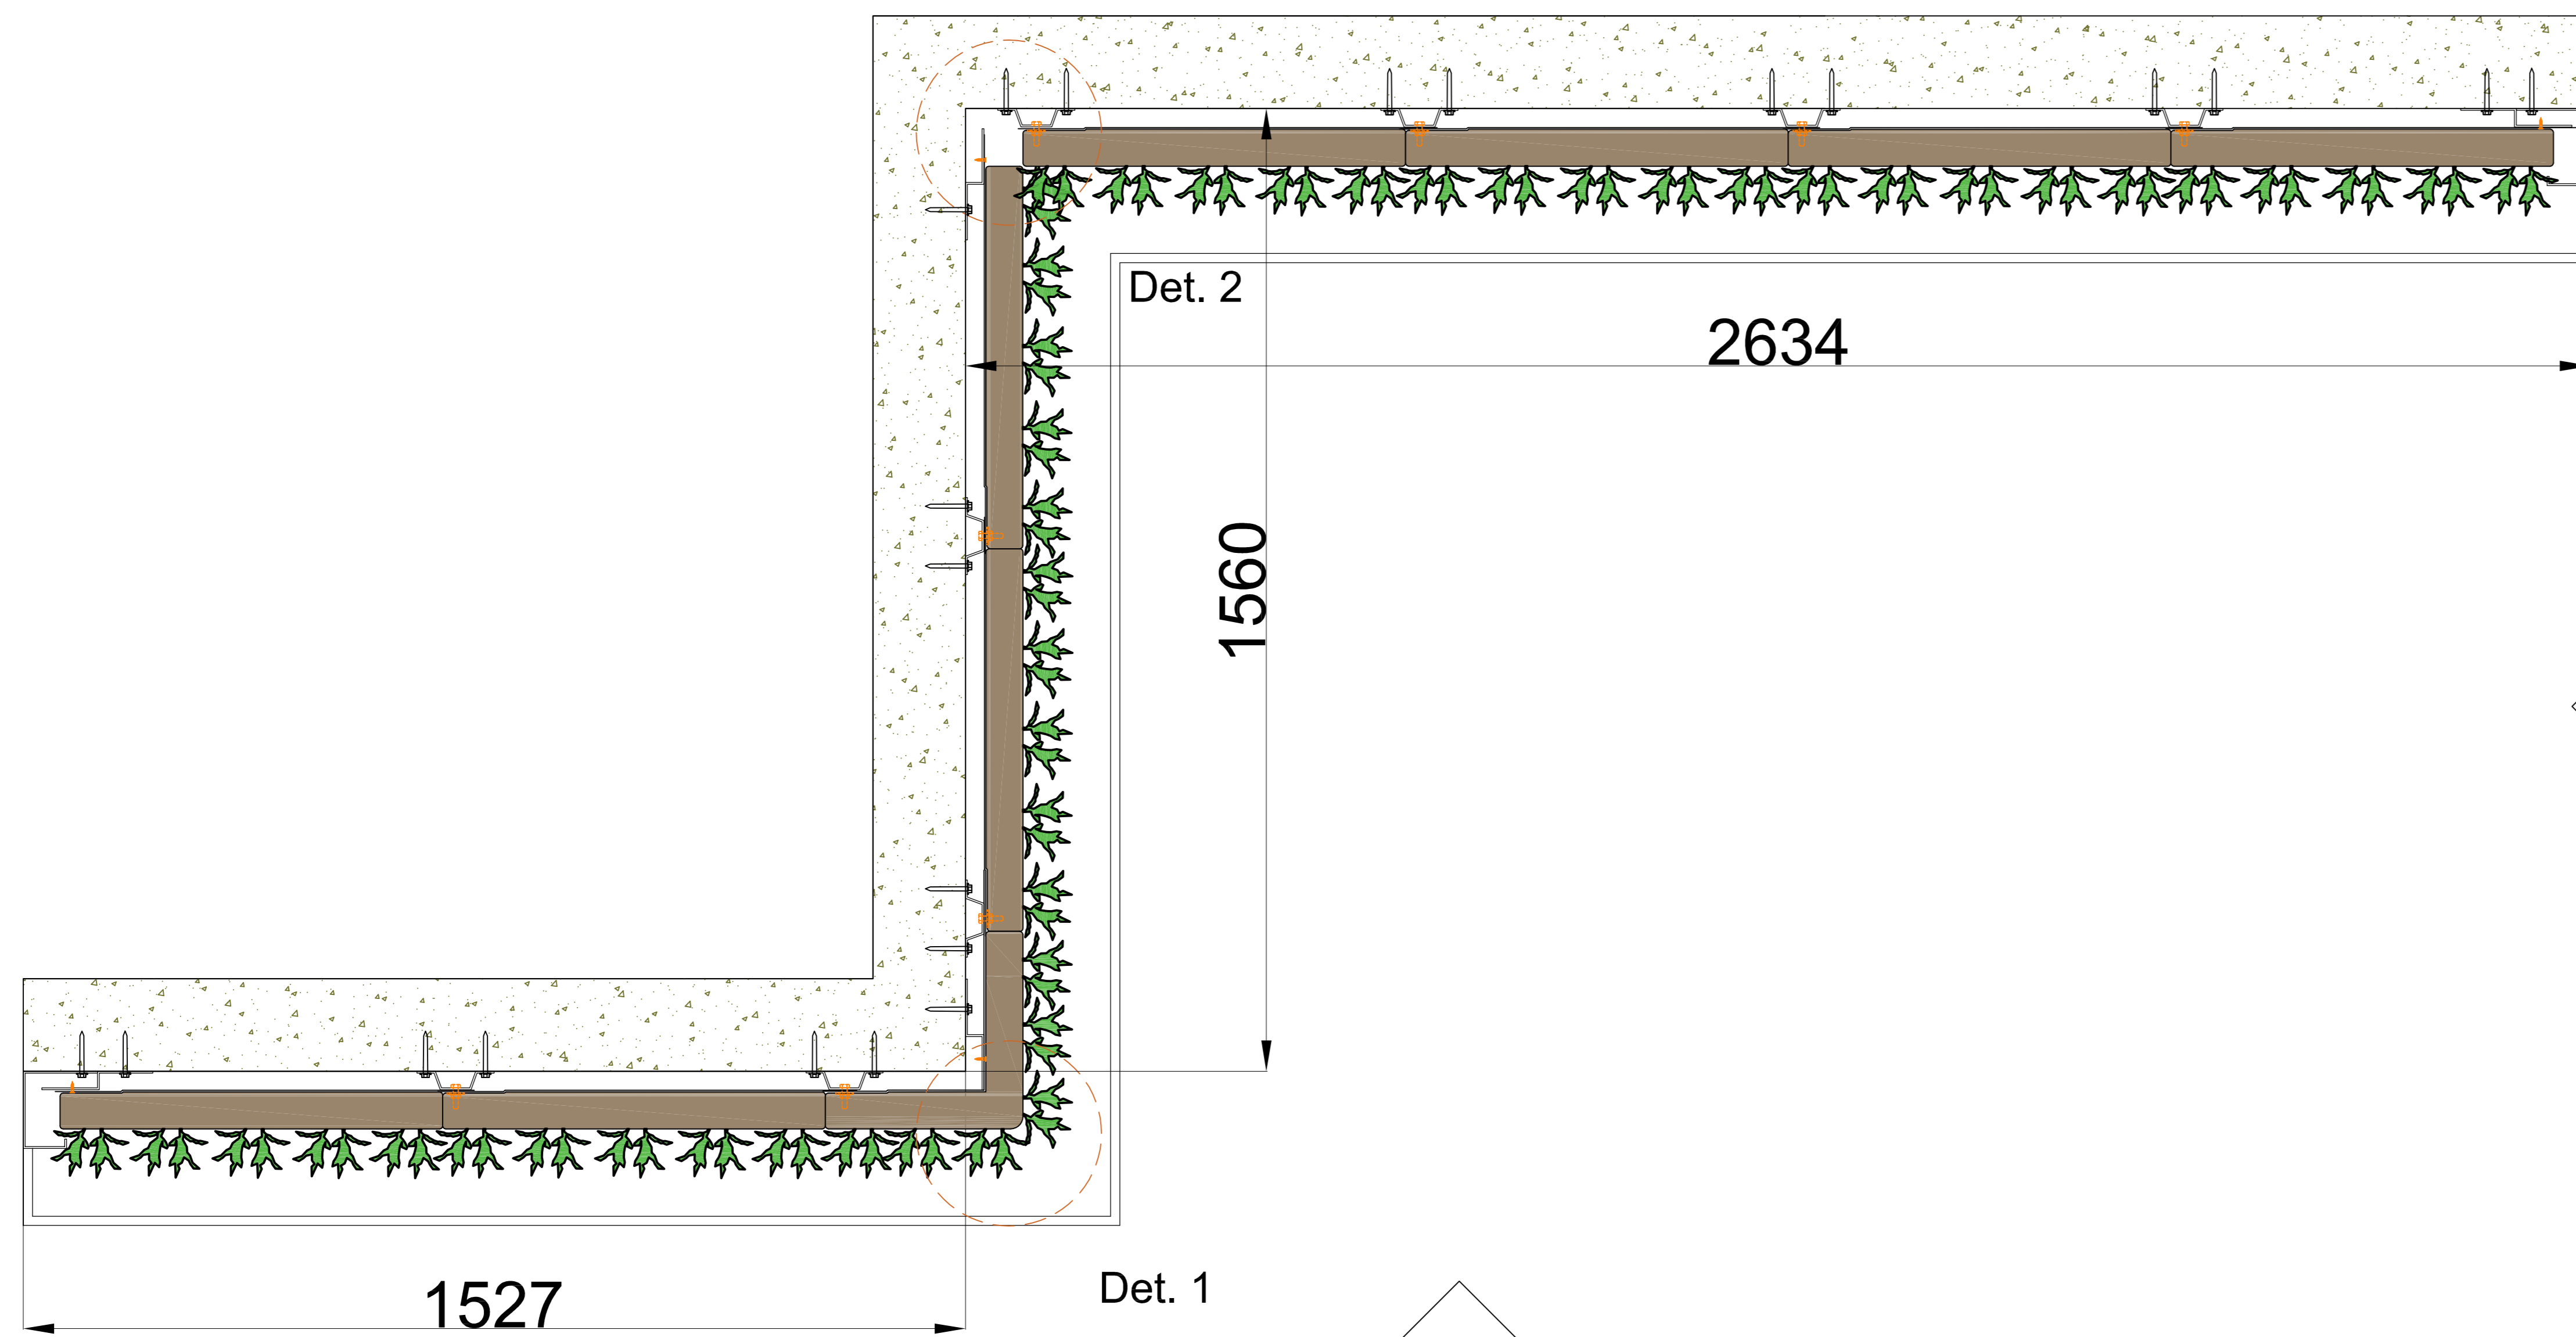

Scale
1:20 / 1:5

Size
A3

Date
25/01/2021

Drawing no.
SGWI-S01

Front view

Section A-A

Section B-B

Detail 2 1:5

Detail 3 1:5

Cradle to Cradle certified

Max. saturated weight

Web-based irrigation system

Warranty Flexipanel

Description
SemperGreenwall
Indoor window/door details

Scale
1:20 / 1:5

Size
A3

Date
25/01/2021

Drawing no.
SGWI-S02

View A

View B

A

Detail 1
1:8

Cradle to Cradle certified

Max. saturated weight

Size
A3

Date
25/01/2021

Drawing no.
SGWI-S04