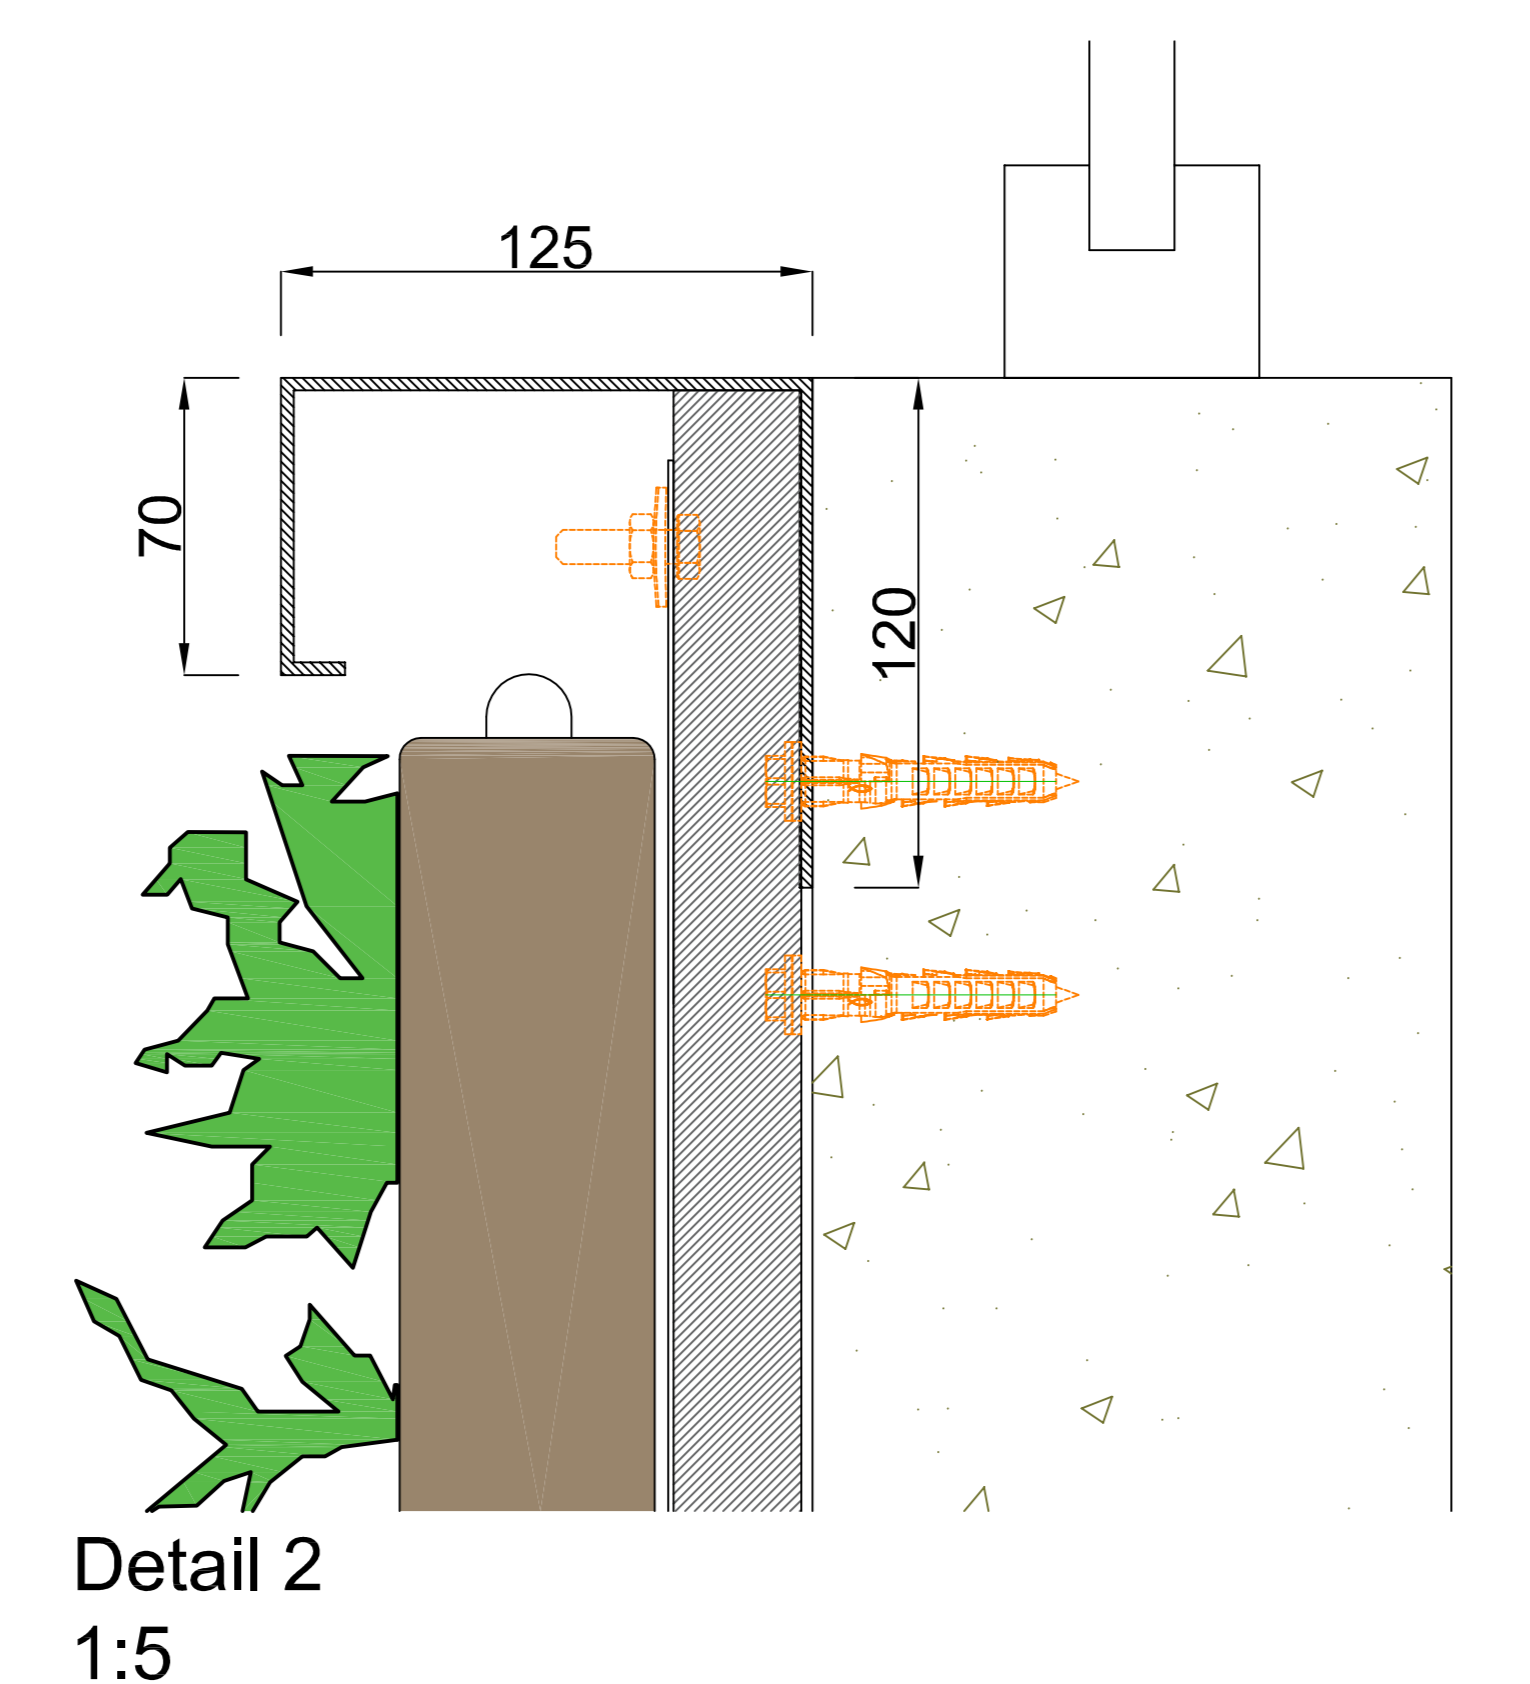

Front view

Section B-B

Section A-A

Cradle to Cradle certified

Max. saturated weight

Web-based irrigation system

Warranty Flexipanel

Description
SemperGreenwall
Indoor

Scale
1:20 / 1:5

Size
A3

Date
25/01/2021

Drawing no.
SGWI-S01

Front view

Section A-A

Section B-B

Detail 2 1:5

Detail 3 1:5

Cradle to Cradle certified

Max. saturated weight

Web-based irrigation system

Warranty Flexipanel

Description
SemperGreenwall
Indoor window/door details

Scale
1:20 / 1:5

Size
A3

Date
25/01/2021

Drawing no.
SGWI-S02

View A

View B

A

Detail 1
1:8

Cradle to Cradle certified

Max. saturated weight