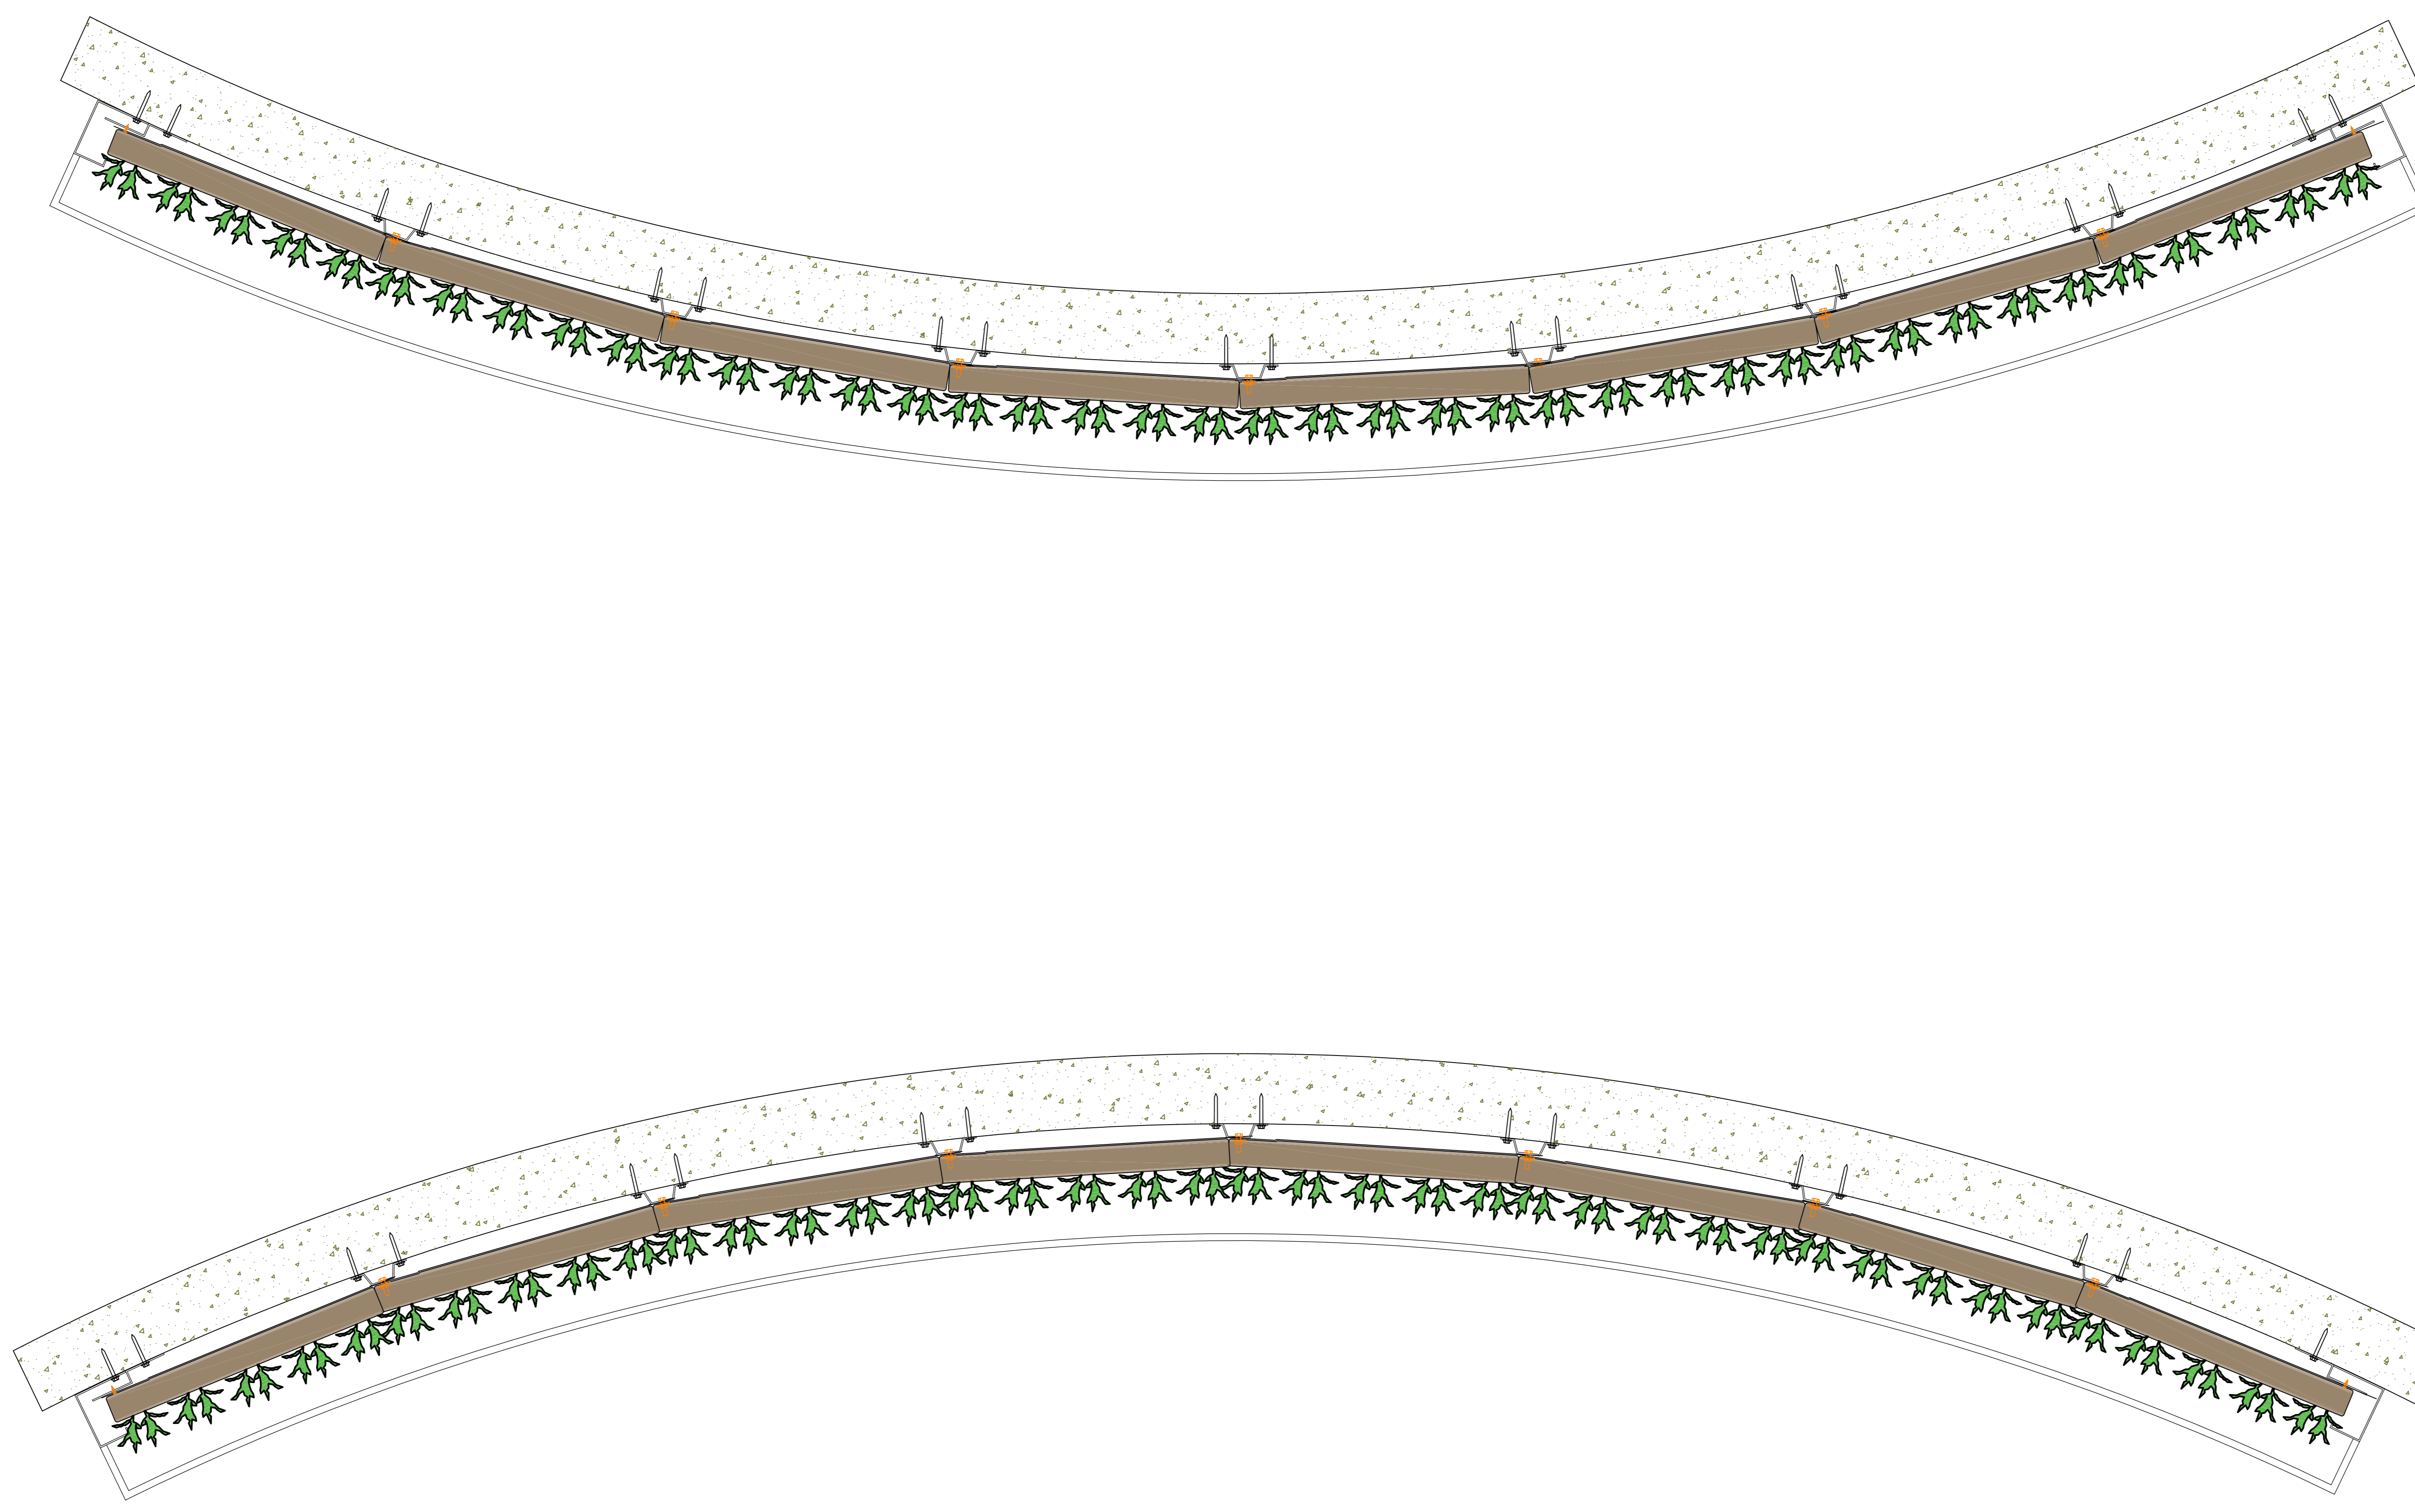

Scale
1:20 / 1:5

Size
A3

Date
25/01/2021

Drawing no.
SGWI-S01

Front view

Section A-A

Section B-B

Detail 2 1:5

Detail 3 1:5

Cradle to Cradle certified

Max. saturated weight

Web-based irrigation system

Warranty Flexipanel

Description
SemperGreenwall
Indoor window/door details

Scale
1:20 / 1:5

Size
A3

Date
25/01/2021

Drawing no.
SGWI-S02

View A

View B

A

Detail 1
1:8

Cradle to Cradle certified

Max. saturated weight

Web-based irrigation system

Warranty Flexipanel

Cradle to Cradle certified

Max. saturated weight

Web-based irrigation system

Warranty Flexipanel

Description
SemperGreenwall
Indoor curved wall

Scale
1:20