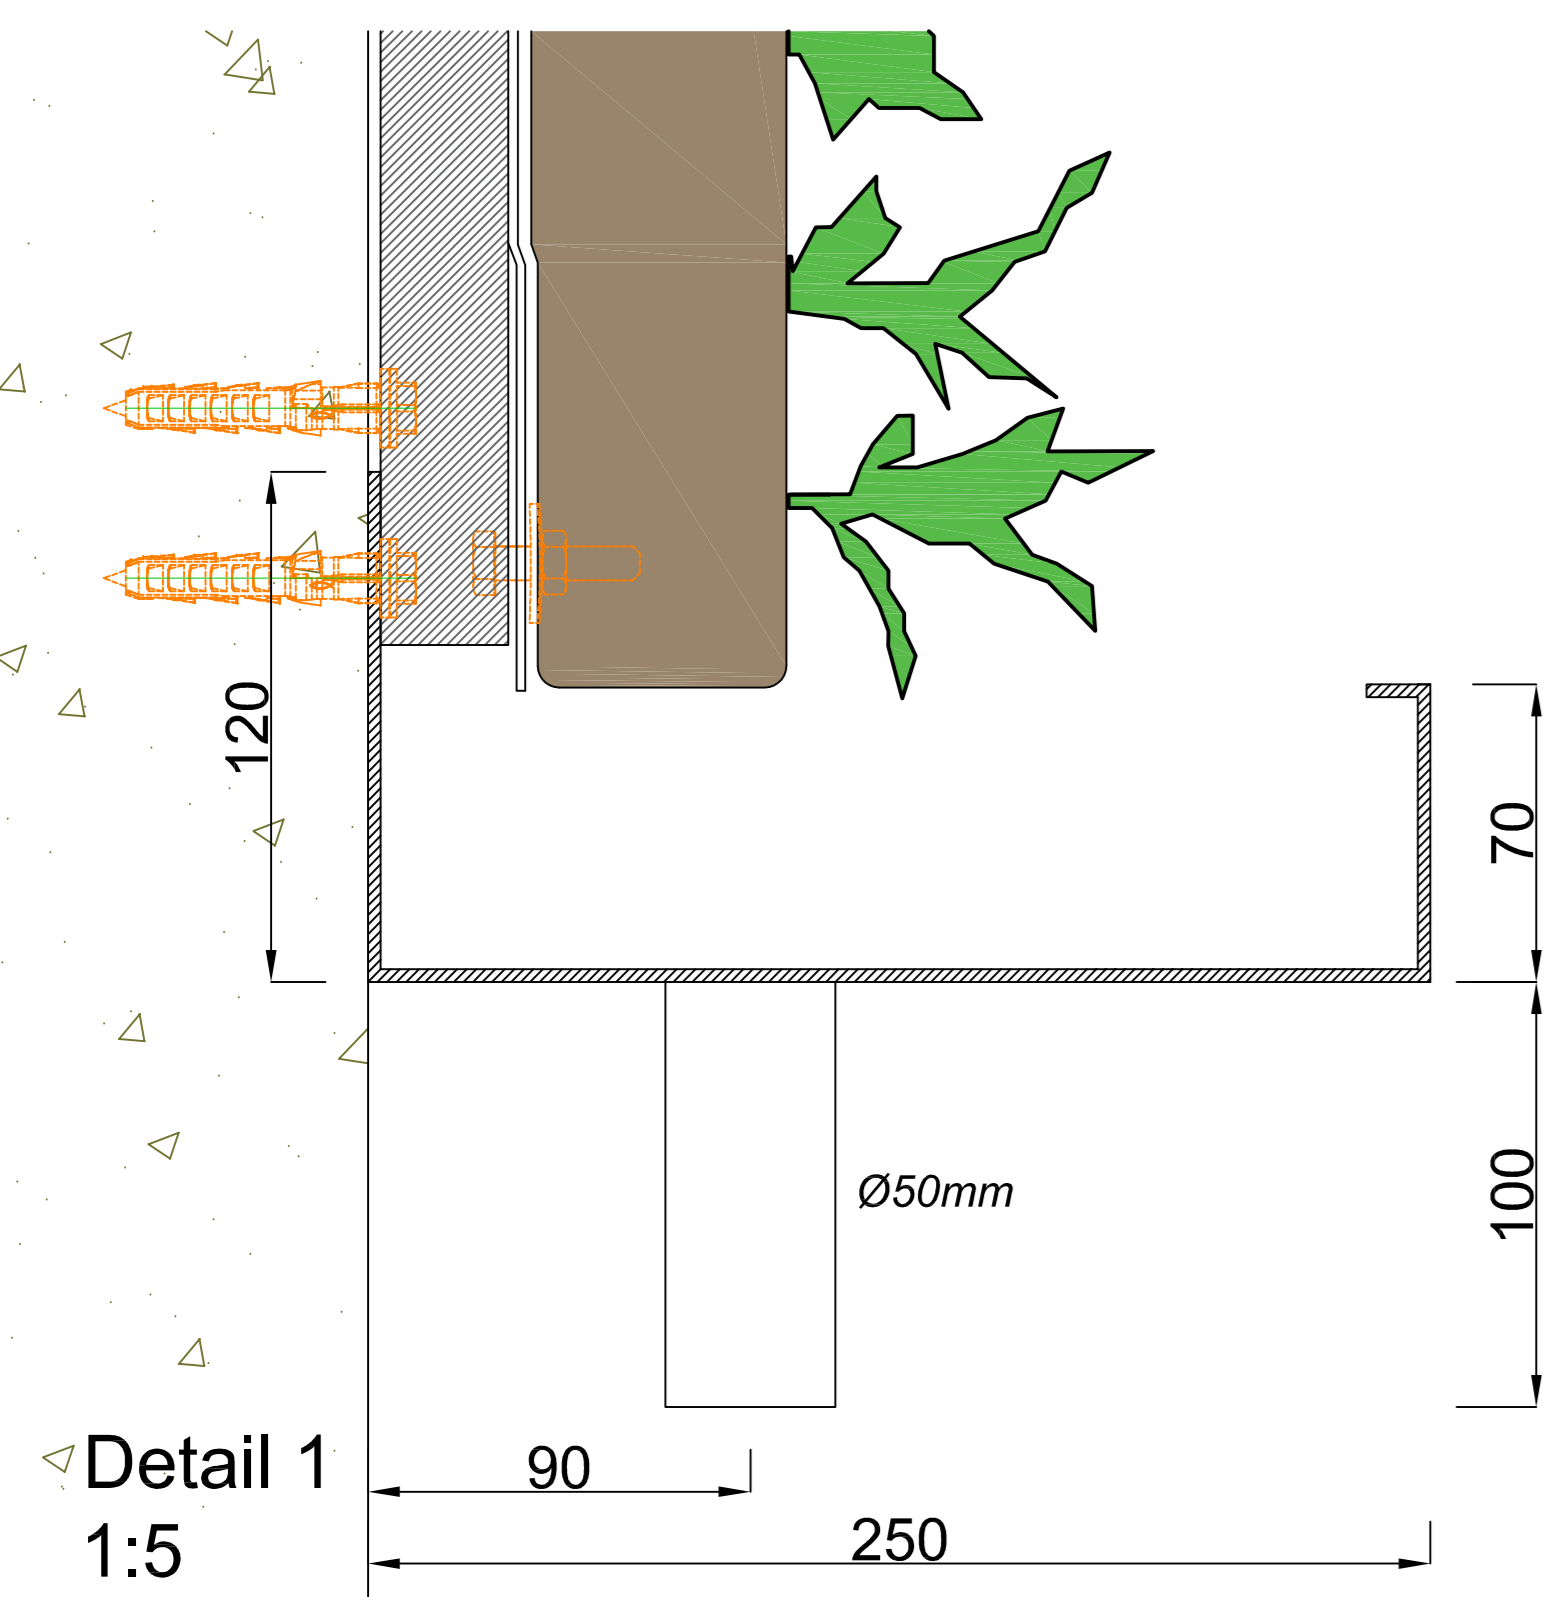

Front view

Section B-B

Section A-A

Cradle to Cradle certified

Max. saturated weight

Web-based irrigation system

Warranty Flexipanel

Description
SemperGreenwall
Indoor

Scale
1:20 / 1:5

Size
A3

Date
25/01/2021

Drawing no.
SGWI-S01

Front view

Section A-A

Section B-B

Detail 2 1:5

Detail 3 1:5

Cradle to Cradle certified

Max. saturated weight

Web-based irrigation system

Warranty Flexipanel

Description
SemperGreenwall
Indoor window/door details

Scale
1:20 / 1:5

Size
A3

Date
25/01/2021

Drawing no.
SGWI-S02

View A

View B

A

Detail 1
1:8

Cradle to Cradle certified

Max. saturated weight