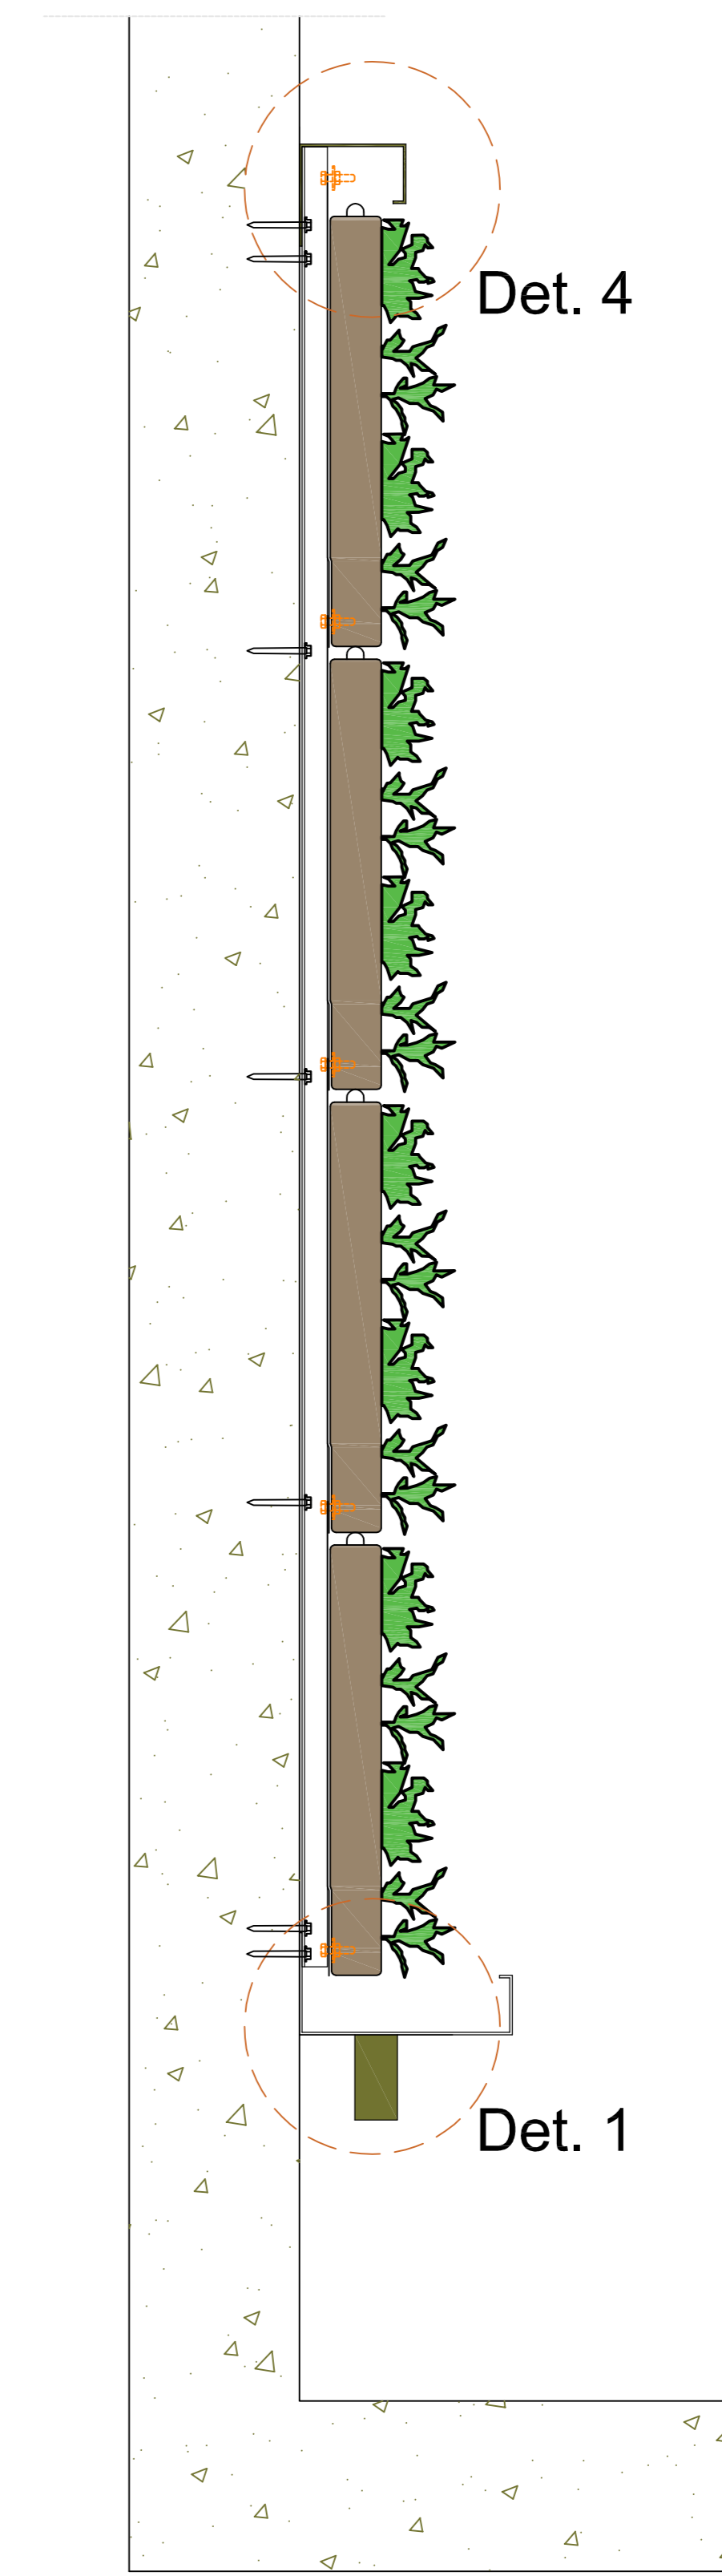

Front view

Section B-B

Section A-A

Cradle to Cradle certified

Max. saturated weight

Web-based irrigation system

Warranty Flexipanel

Description
SemperGreenwall
Indoor

Scale
1:20 / 1:5

Size
A3

Date
25/01/2021

Drawing no.
SGWI-S01

Front view

Section A-A

Section B-B

Detail 2 1:5

Detail 3 1:5

Cradle to Cradle certified

Max. saturated weight

Web-based irrigation system

Warranty Flexipanel

Description
SemperGreenwall
Indoor window/door details

Scale
1:20 / 1:5

Size
A3

Date
25/01/2021

Drawing no.
SGWI-S02

View A

View B

A

Detail 1
1:8

Cradle to Cradle certified

Max. saturated weight