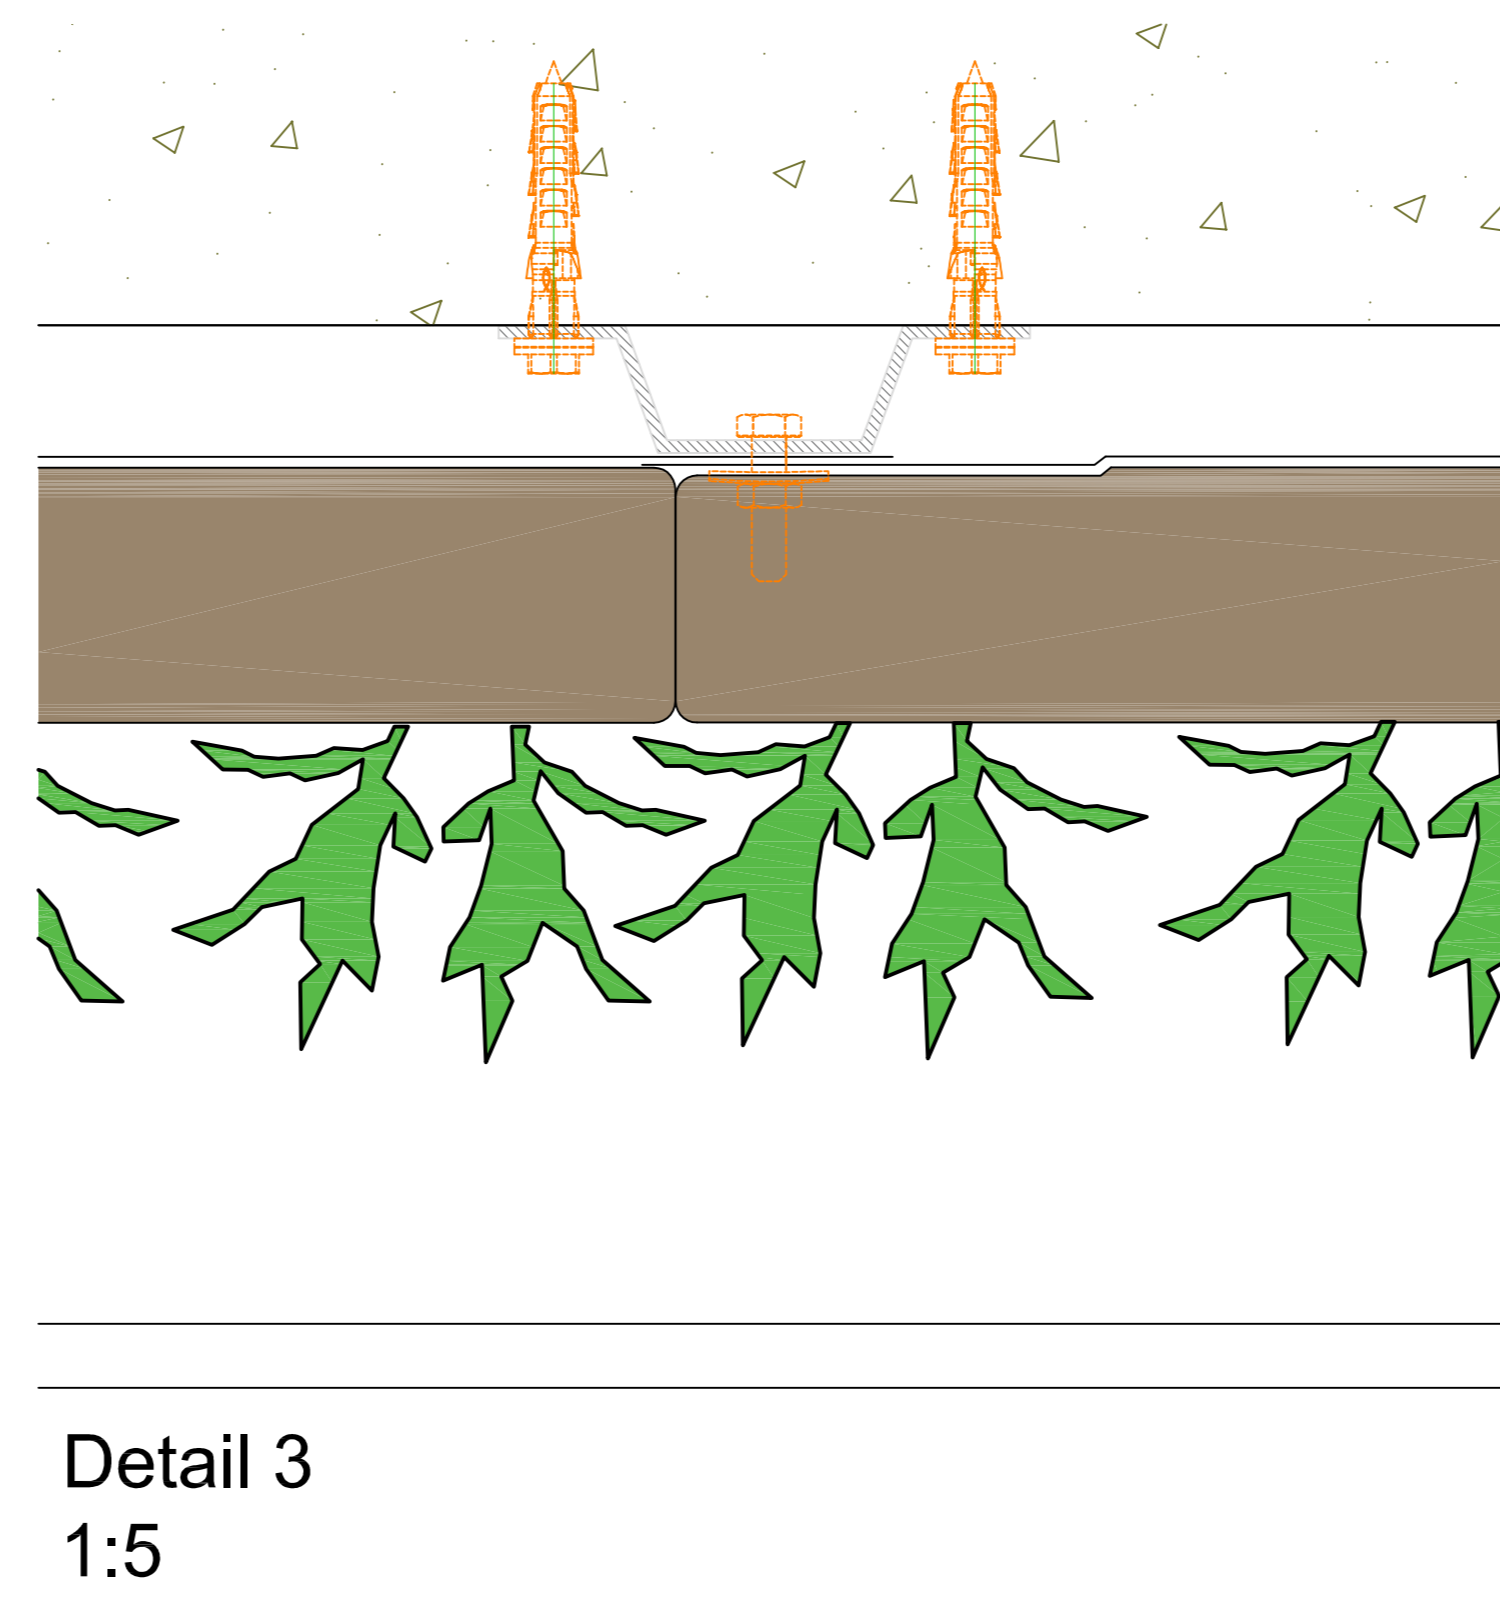

Front view

Section B-B

Section A-A

Cradle to Cradle certified

Max. saturated weight

Web-based irrigation system

Warranty Flexipanel

Description
SemperGreenwall
Indoor

Scale
1:20 / 1:5

Size
A3

Date
25/01/2021

Drawing no.
SGWI-S01

Front view

Section A-A

Section B-B

Detail 2 1:5

Detail 3 1:5

Cradle to Cradle certified

Max. saturated weight

Web-based irrigation system

Warranty Flexipanel

Description
SemperGreenwall
Indoor window/door details

Scale
1:20 / 1:5

Size
A3

Date
25/01/2021

Drawing no.
SGWI-S02

View A

View B

A

Detail 1
1:8

Cradle to Cradle certified

Max. saturated weight