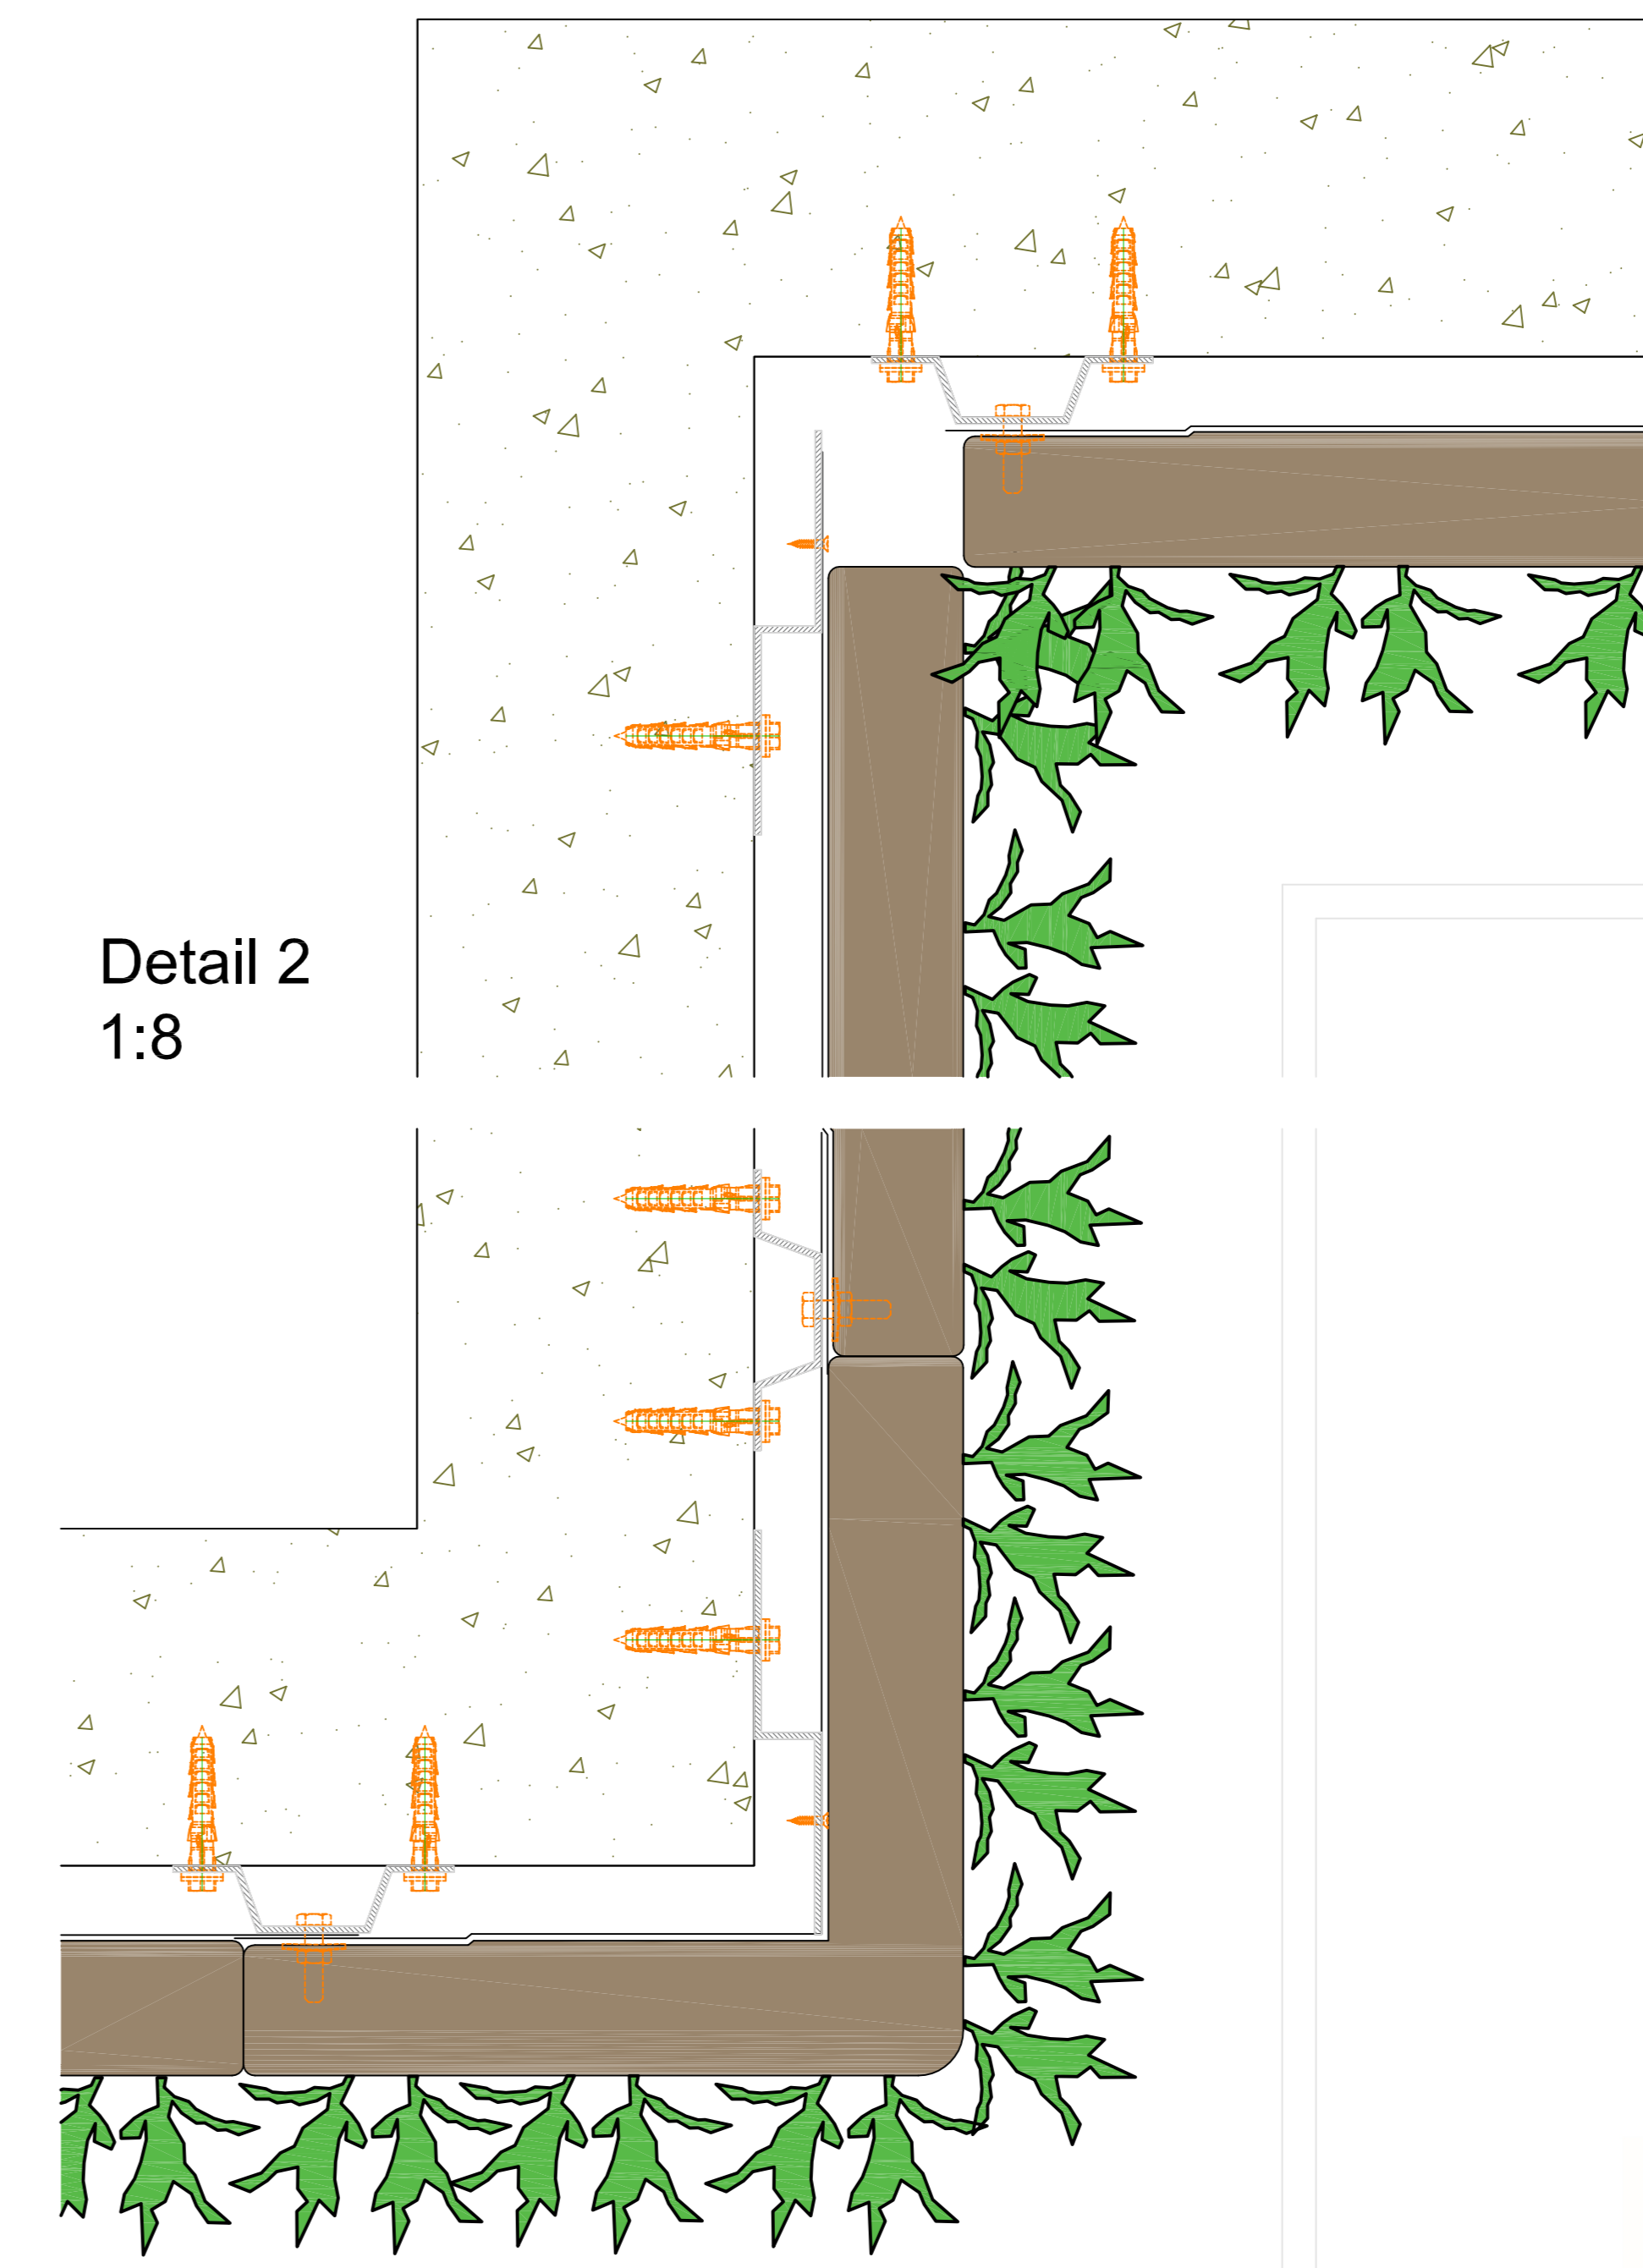

Scale
1:20 / 1:5

Size
A3

Date
25/01/2021

Drawing no.
SGWI-S01

Front view

Section A-A

Section B-B

Detail 2 1:5

Detail 3 1:5

Cradle to Cradle certified

Max. saturated weight

Web-based irrigation system

Warranty Flexipanel

Description
SemperGreenwall
Indoor window/door details

Scale
1:20 / 1:5

Size
A3

Date
25/01/2021

Drawing no.
SGWI-S02

View A

View B

A

Detail 1
1:8

Cradle to Cradle certified

Max. saturated weight

Web-based irrigation system

Warranty Flexipanel

Cradle to Cradle certified

Max. saturated weight

Web-based irrigation system

Warranty Flexipanel

Description
SemperGreenwall
Indoor curved wall

Scale
1:20