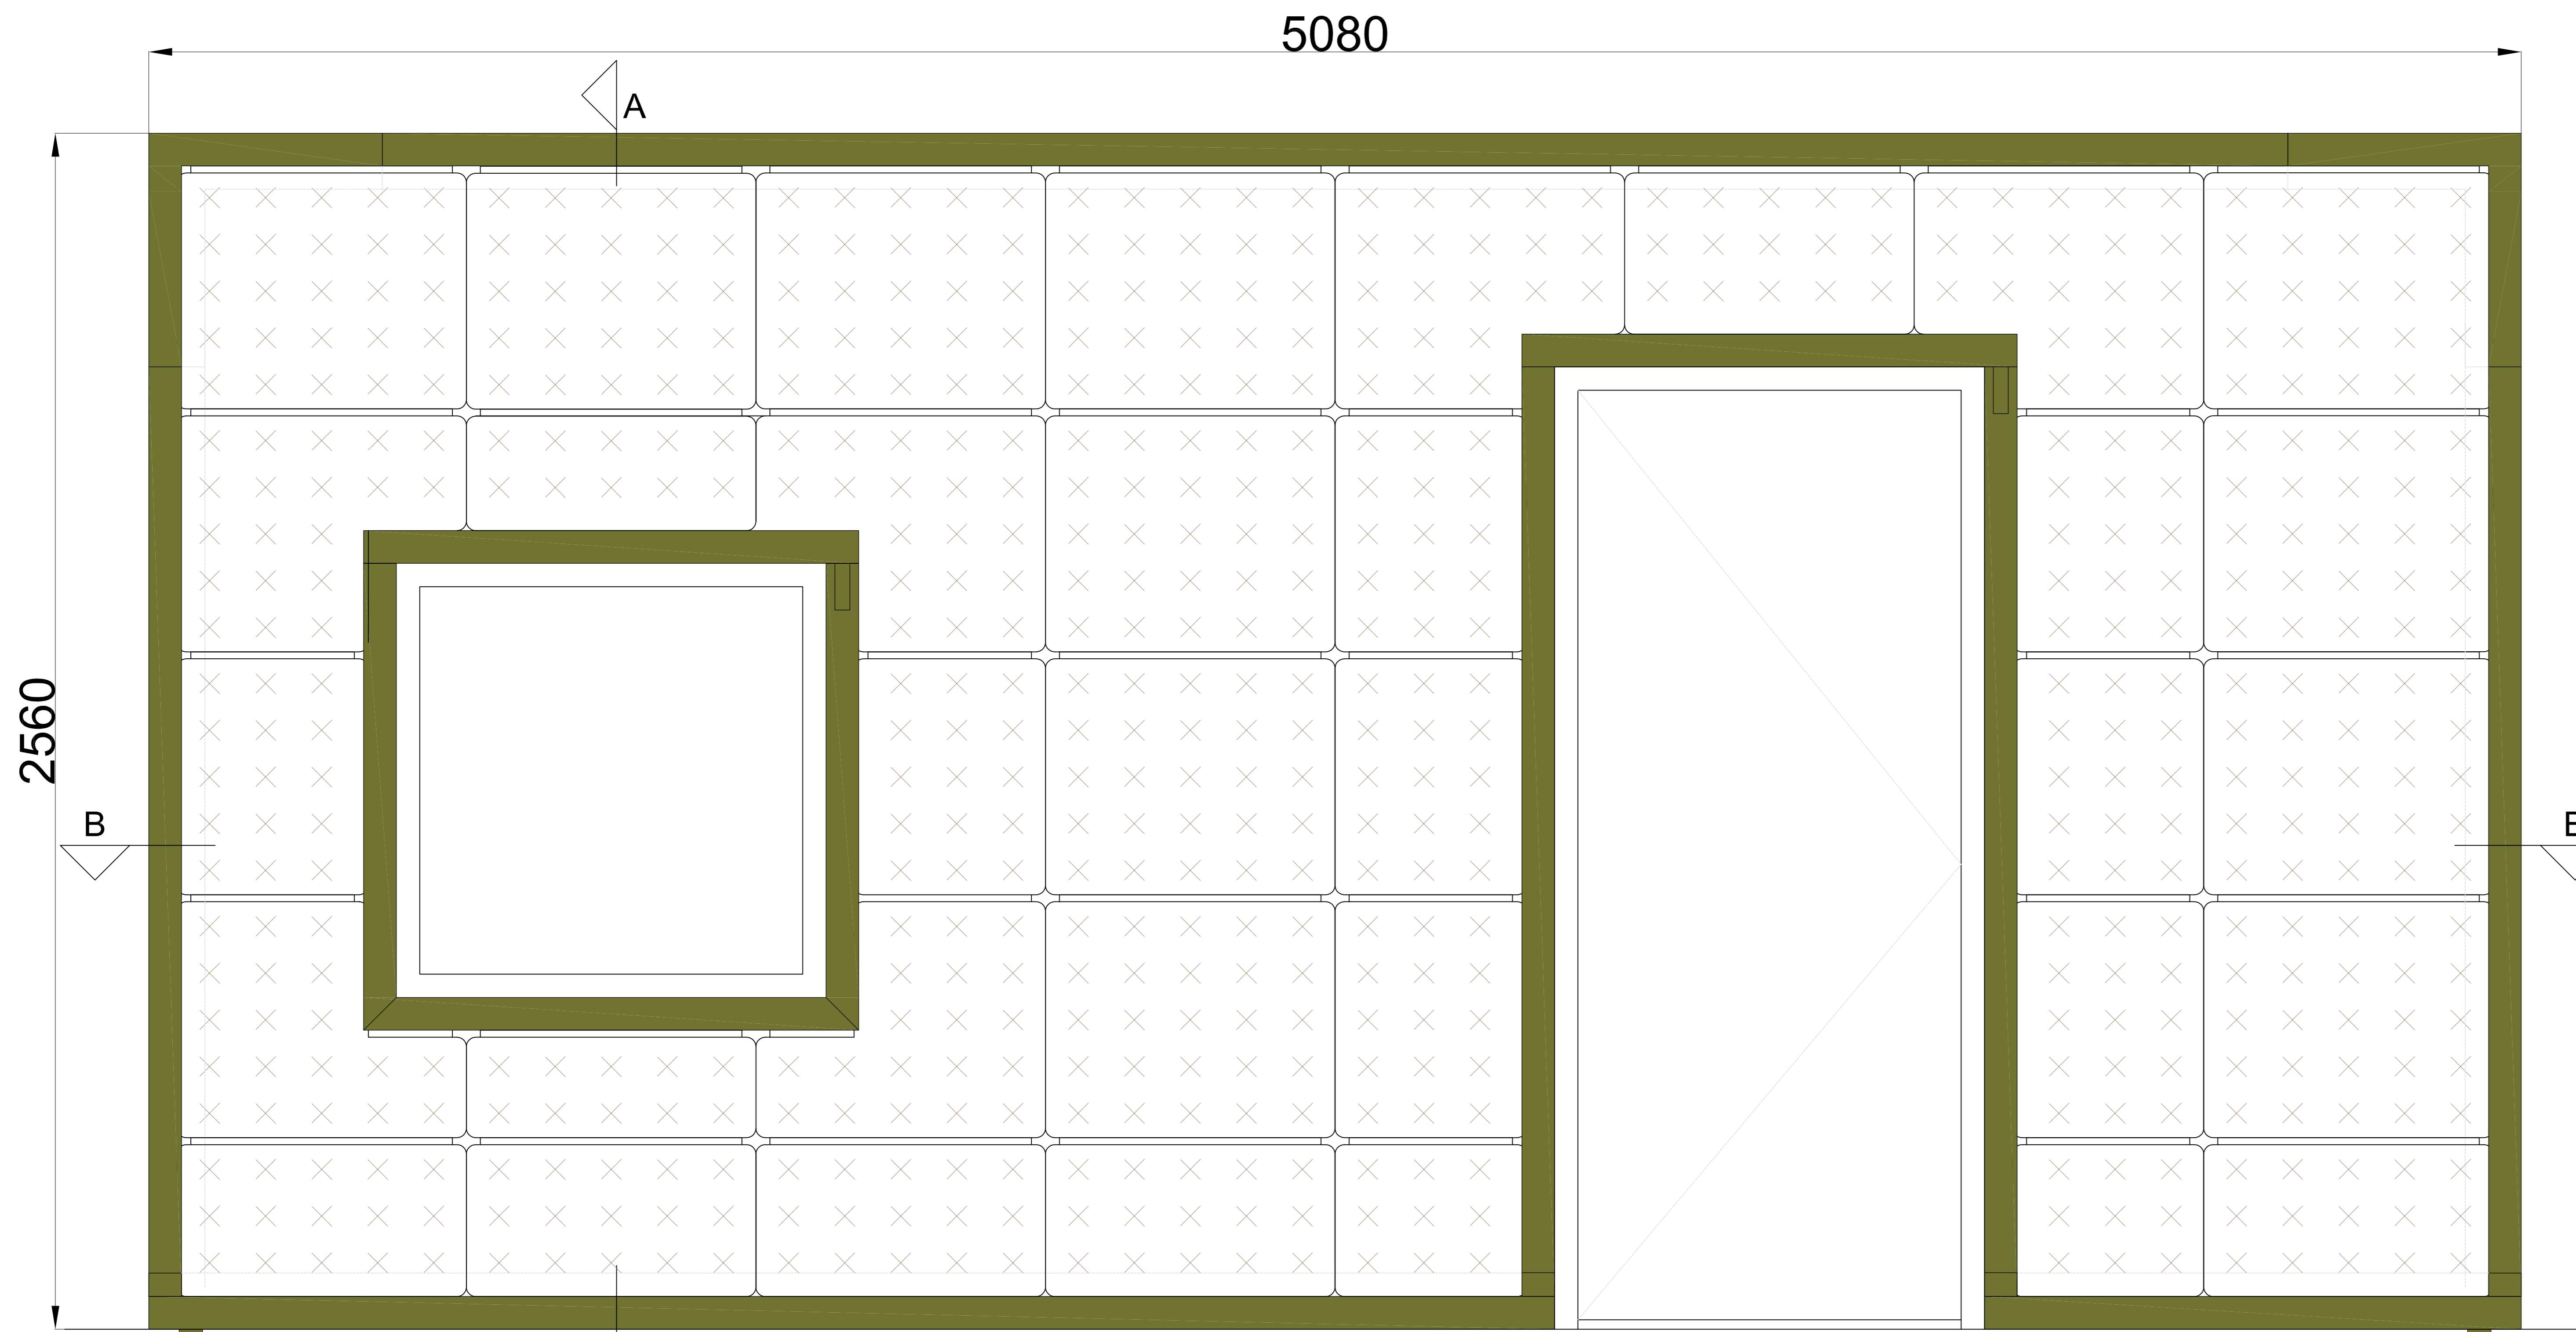

Front view

Section B-B

Section A-A

Cradle to Cradle certified

Max. saturated weight

Web-based irrigation system

Warranty Flexipanel

Description
SemperGreenwall
Indoor

Scale
1:20 / 1:5

Size
A3

Date
25/01/2021

Drawing no.
SGWI-S01

Front view

Section A-A

Section B-B

Detail 2 1:5

Detail 3 1:5

Cradle to Cradle certified

Max. saturated weight

Web-based irrigation system

Warranty Flexipanel

Description
SemperGreenwall
Indoor window/door details

Scale
1:20 / 1:5

Size
A3

Date
25/01/2021

Drawing no.
SGWI-S02

View A

View B

A

Detail 1
1:8

Cradle to Cradle certified

Max. saturated weight