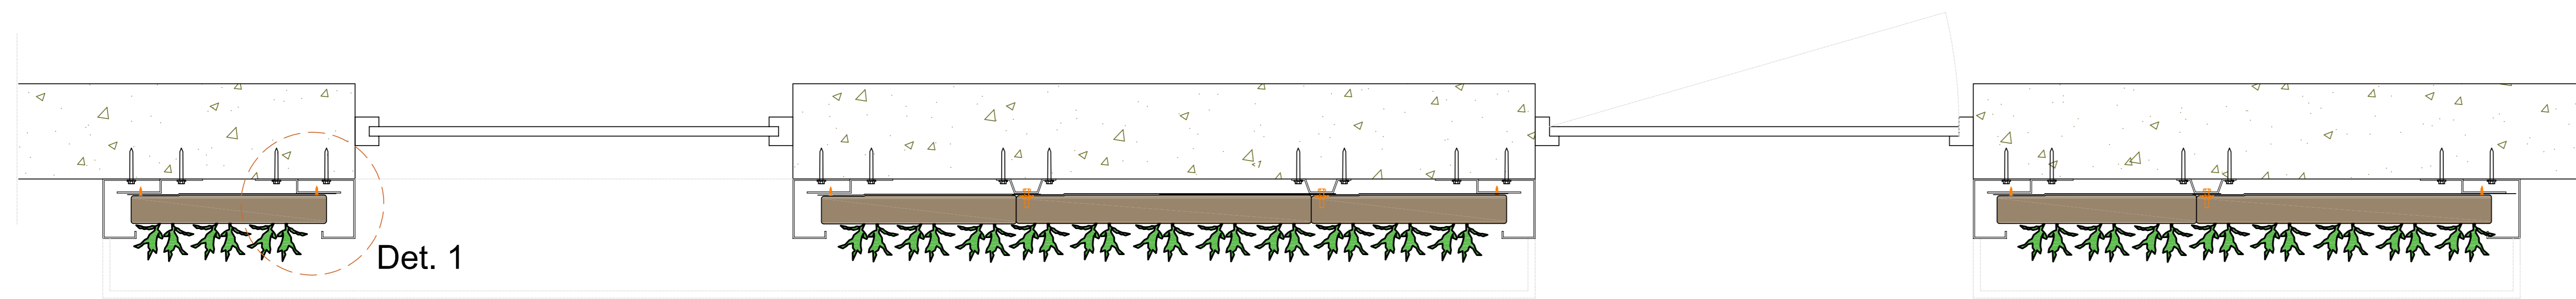

Front view

Section B-B

Section A-A

Cradle to Cradle certified

Max. saturated weight

Web-based irrigation system

Warranty Flexipanel

Description
SemperGreenwall
Indoor

Scale
1:20 / 1:5

Size
A3

Date
25/01/2021

Drawing no.
SGWI-S01

Front view

Section A-A

Section B-B

Detail 2 1:5

Detail 3 1:5

Cradle to Cradle certified

Max. saturated weight

Web-based irrigation system

Warranty Flexipanel

Description
SemperGreenwall
Indoor window/door details

Scale
1:20 / 1:5

Size
A3

Date
25/01/2021

Drawing no.
SGWI-S02

View A

View B

A

Detail 1
1:8

Cradle to Cradle certified

Max. saturated weight